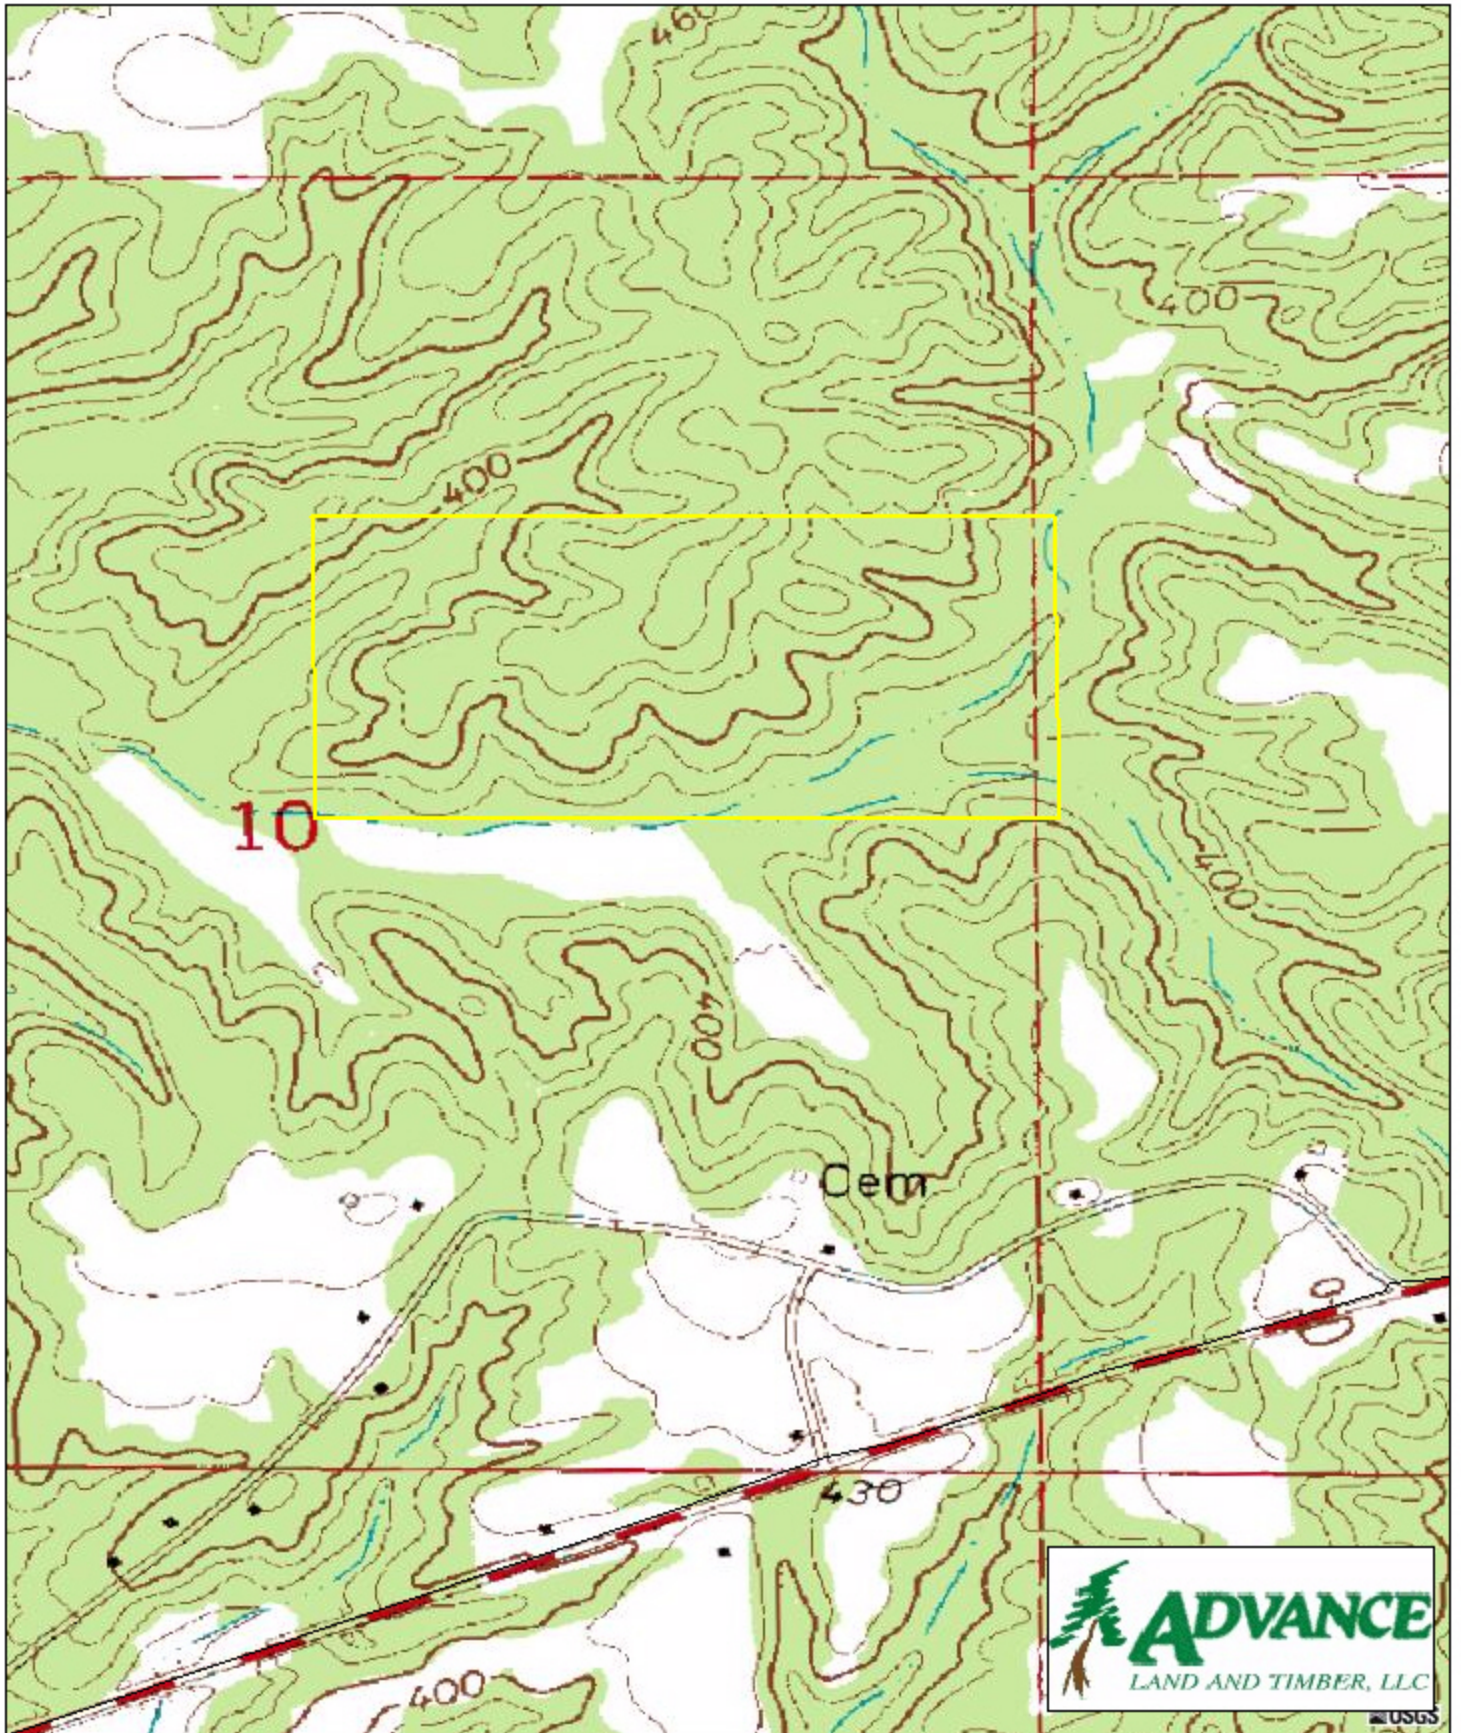

# Tract 7840 - Itawamba County, MS

74.57 +/- acres

USGS