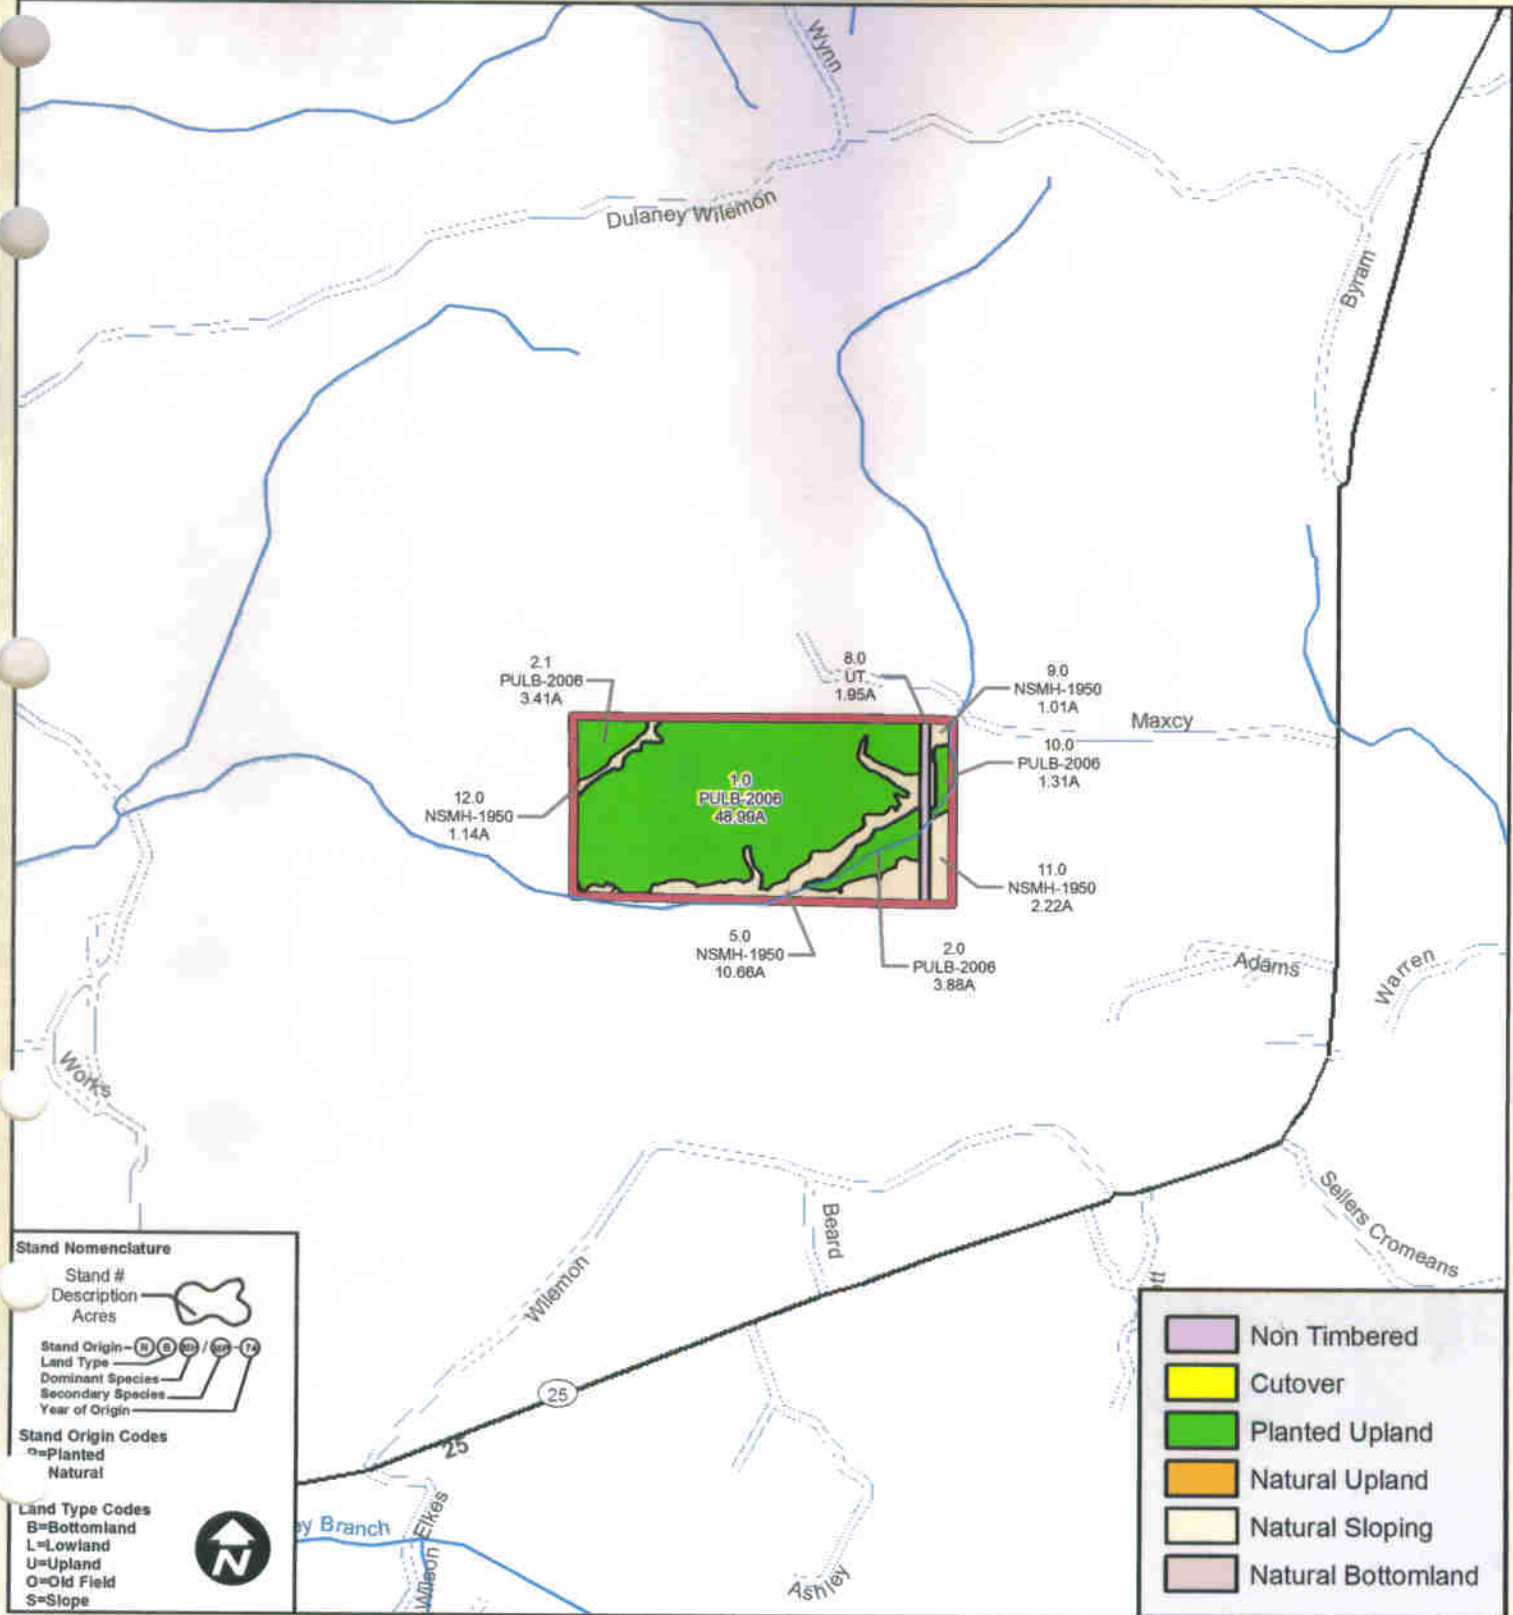

Tract 007840
Select Timberland, LLC
Maxcy Tract
Compartment 1
Itawamba County, MS
74.57 Acres

Prepared by: jvargovi
 Date: 6/27/2006
 Stand Date: 4/26/2006

Stand Nomenclature

Stand #
Description
Acres

Stand Origin—(N) (B) (L) (U) (O) (S) (T)

Land Type
Dominant Species
Secondary Species
Year of Origin

Stand Origin Codes
 (N) = Planted
 () = Natural

Land Type Codes
 B=Bottomland
 L=Lowland
 U=Upland
 O=Old Field
 S=Slope

- Non Timbered
- Cutover
- Planted Upland
- Natural Upland
- Natural Sloping
- Natural Bottomland