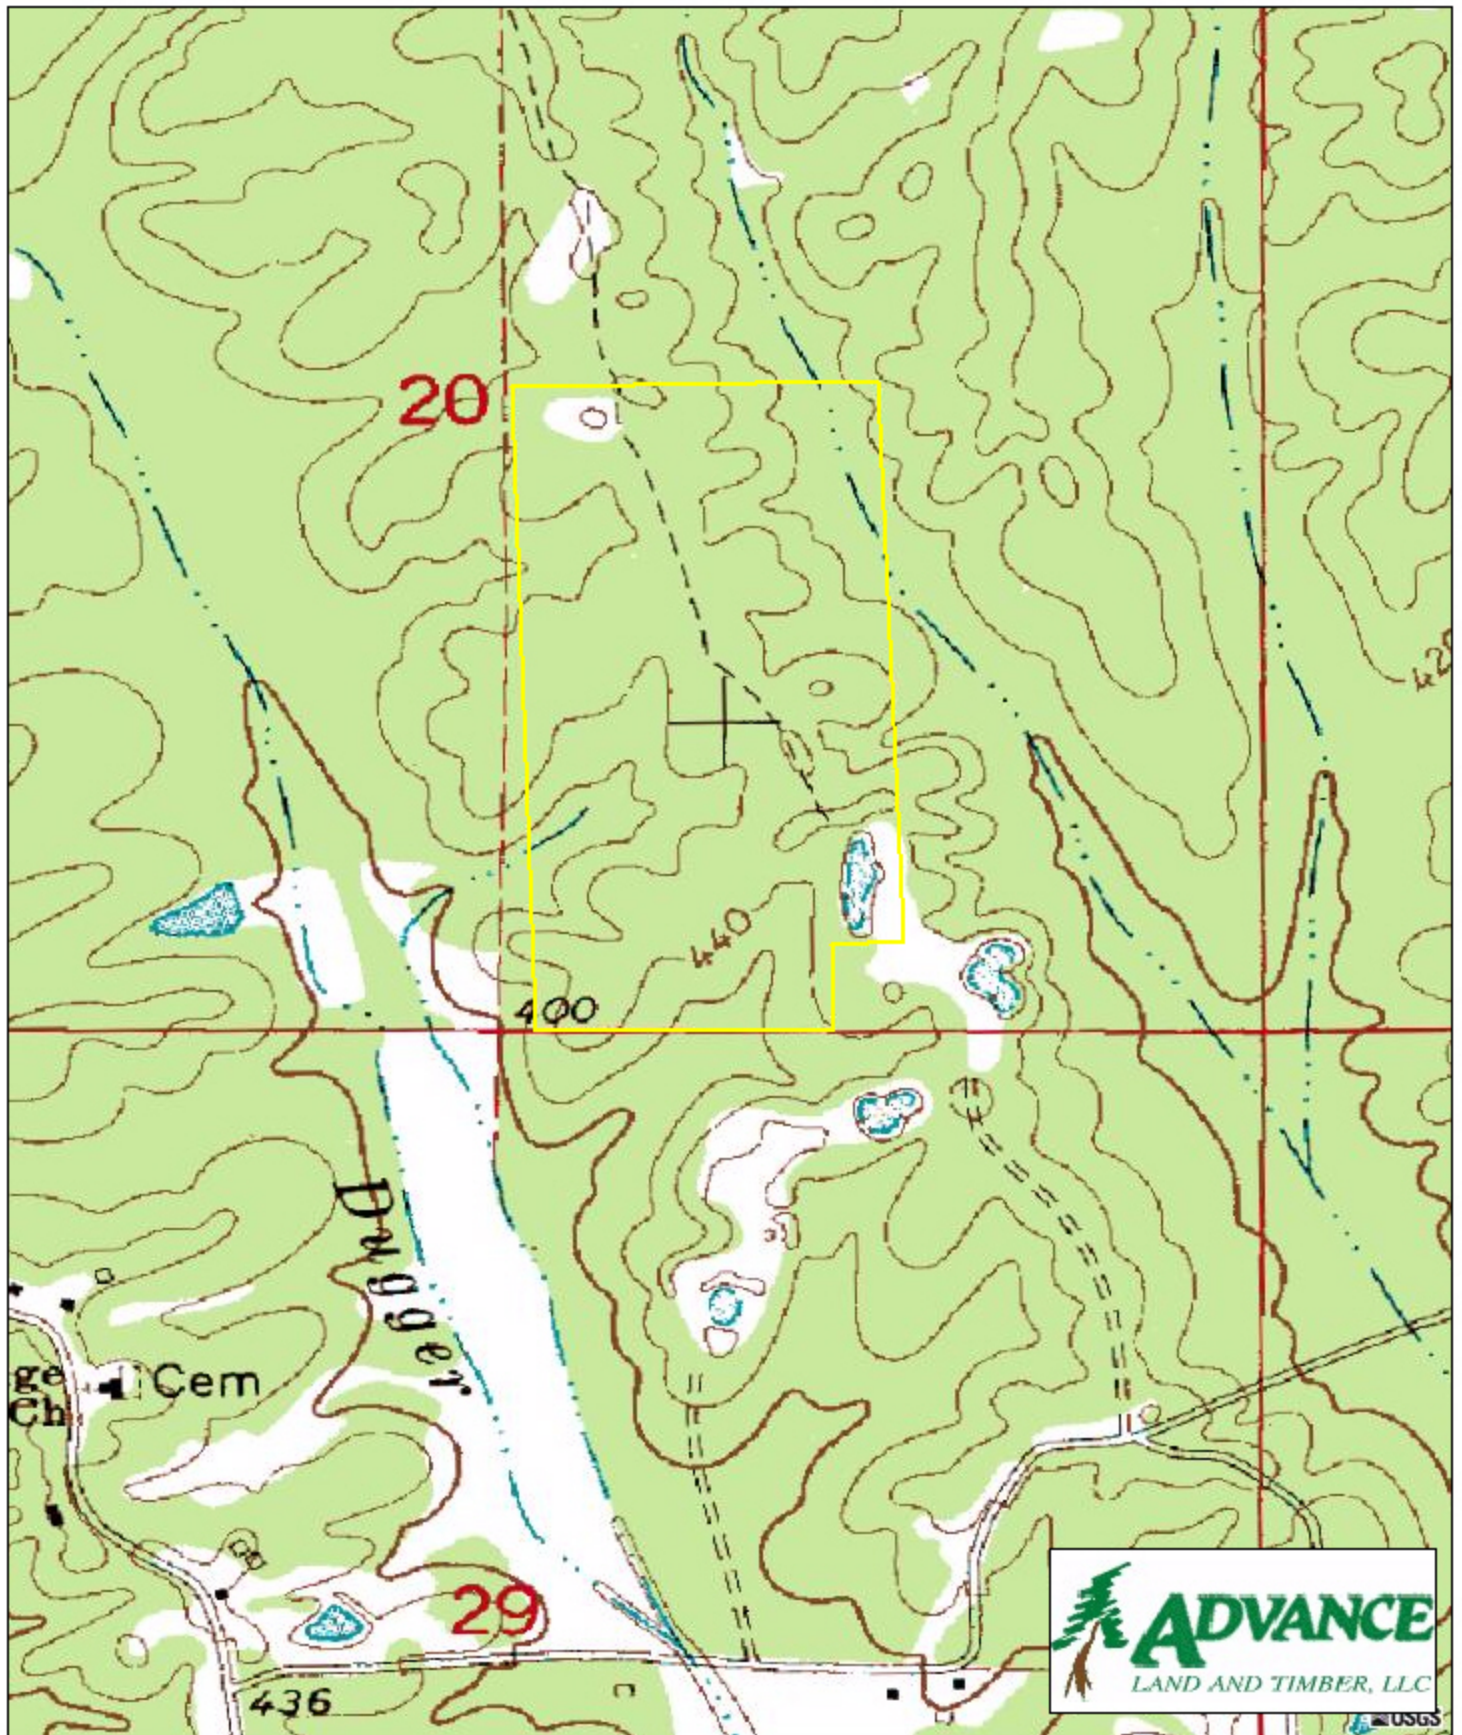

Duger Creek Tract #007822

Prentiss County, Mississippi

1 inch = 660 feet
76.77 +/- acres

The information provided on this map is believed to be accurate and is based on the best information available at this time, however, this information is in no way guaranteed.