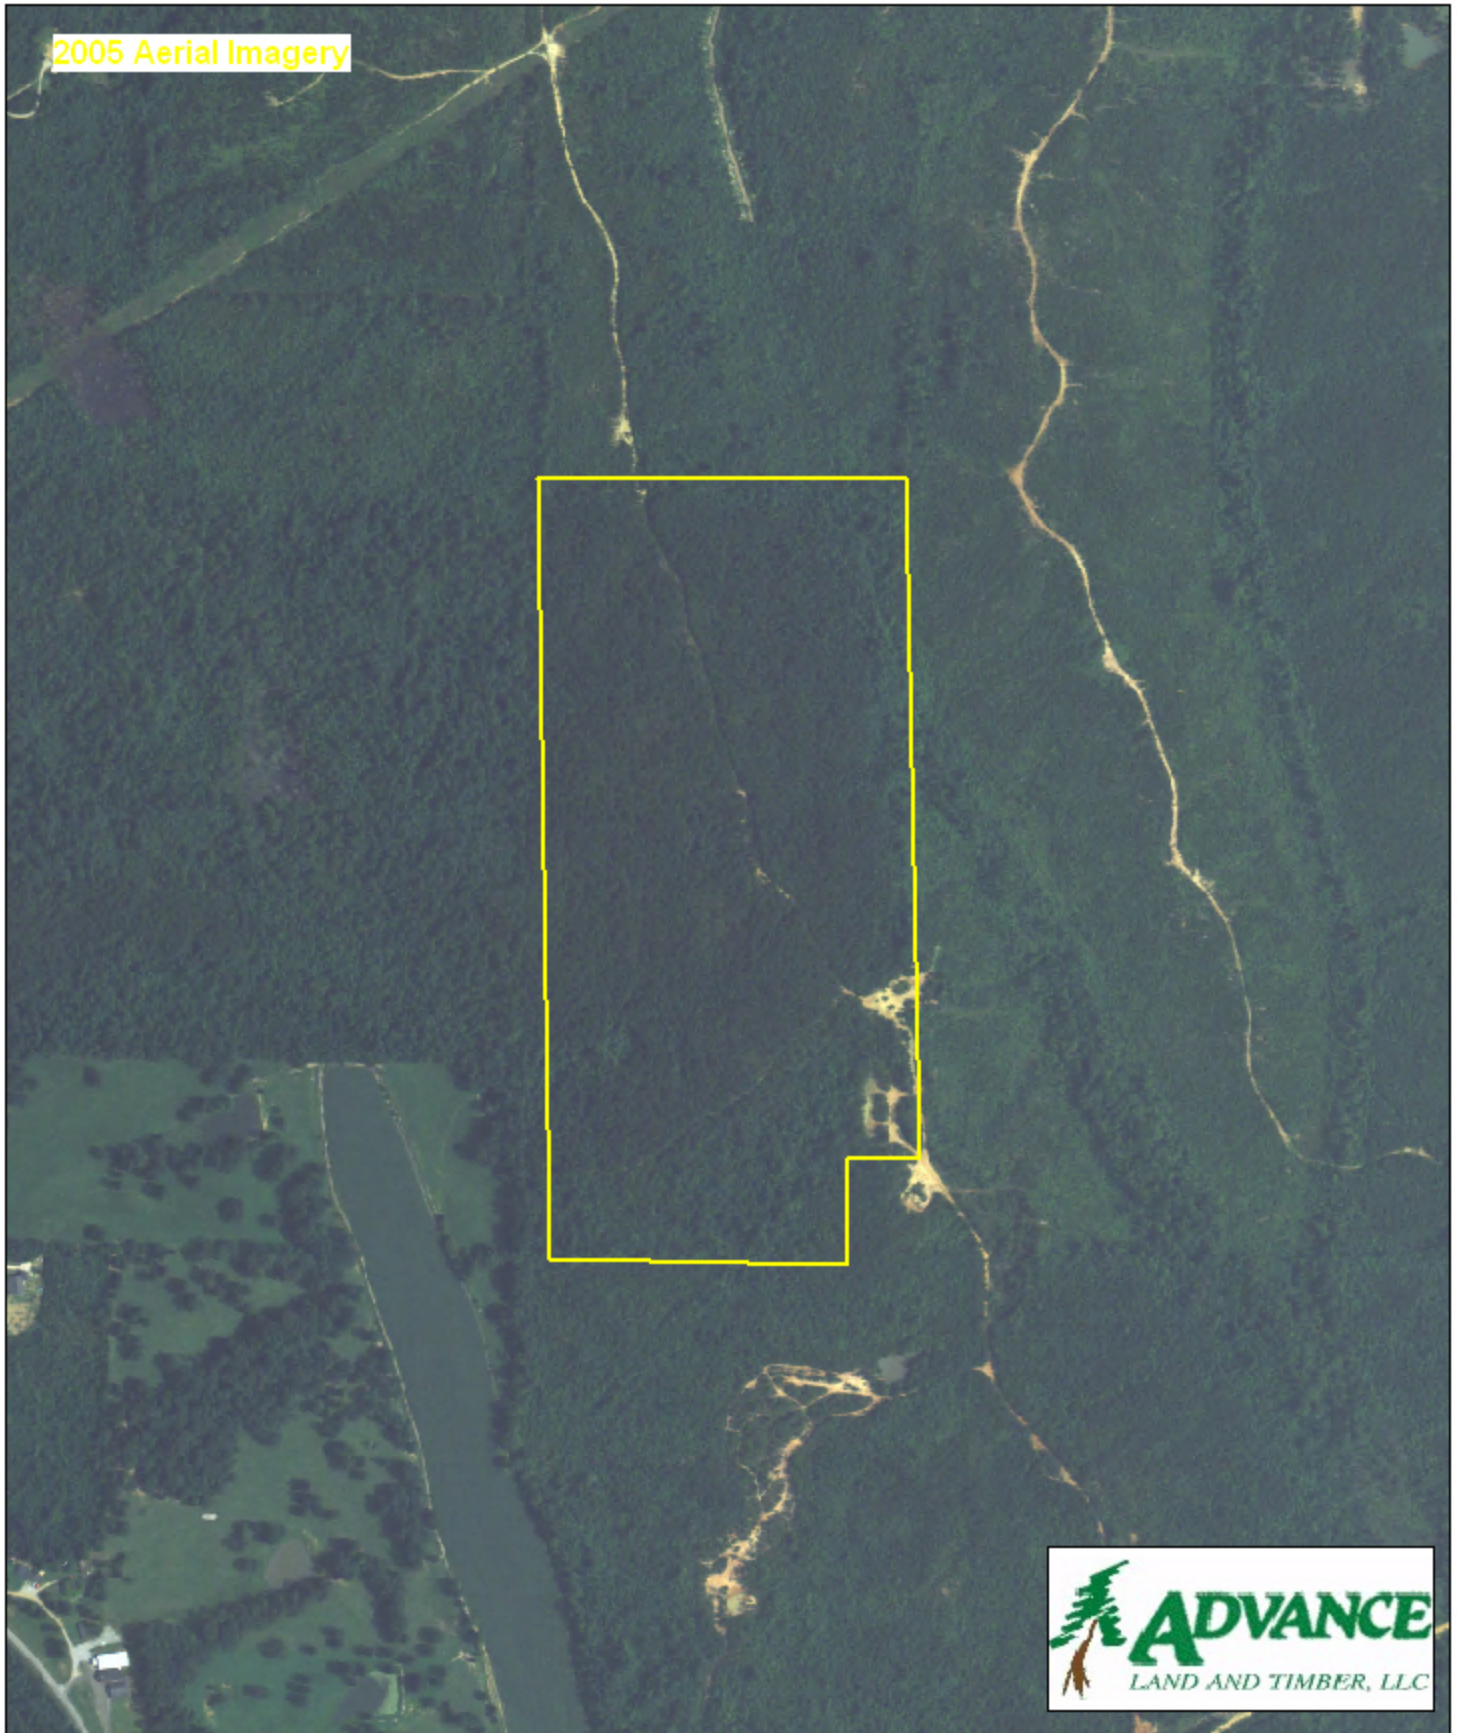

Duger Creek Tract #007822 Prentiss County, Mississippi

1 inch = 660 feet
76.77 +/- acres

2005 Aerial Imagery

The information provided on this map is believed to be accurate and is based on the best information available at this time, however, this information is in no way guaranteed.