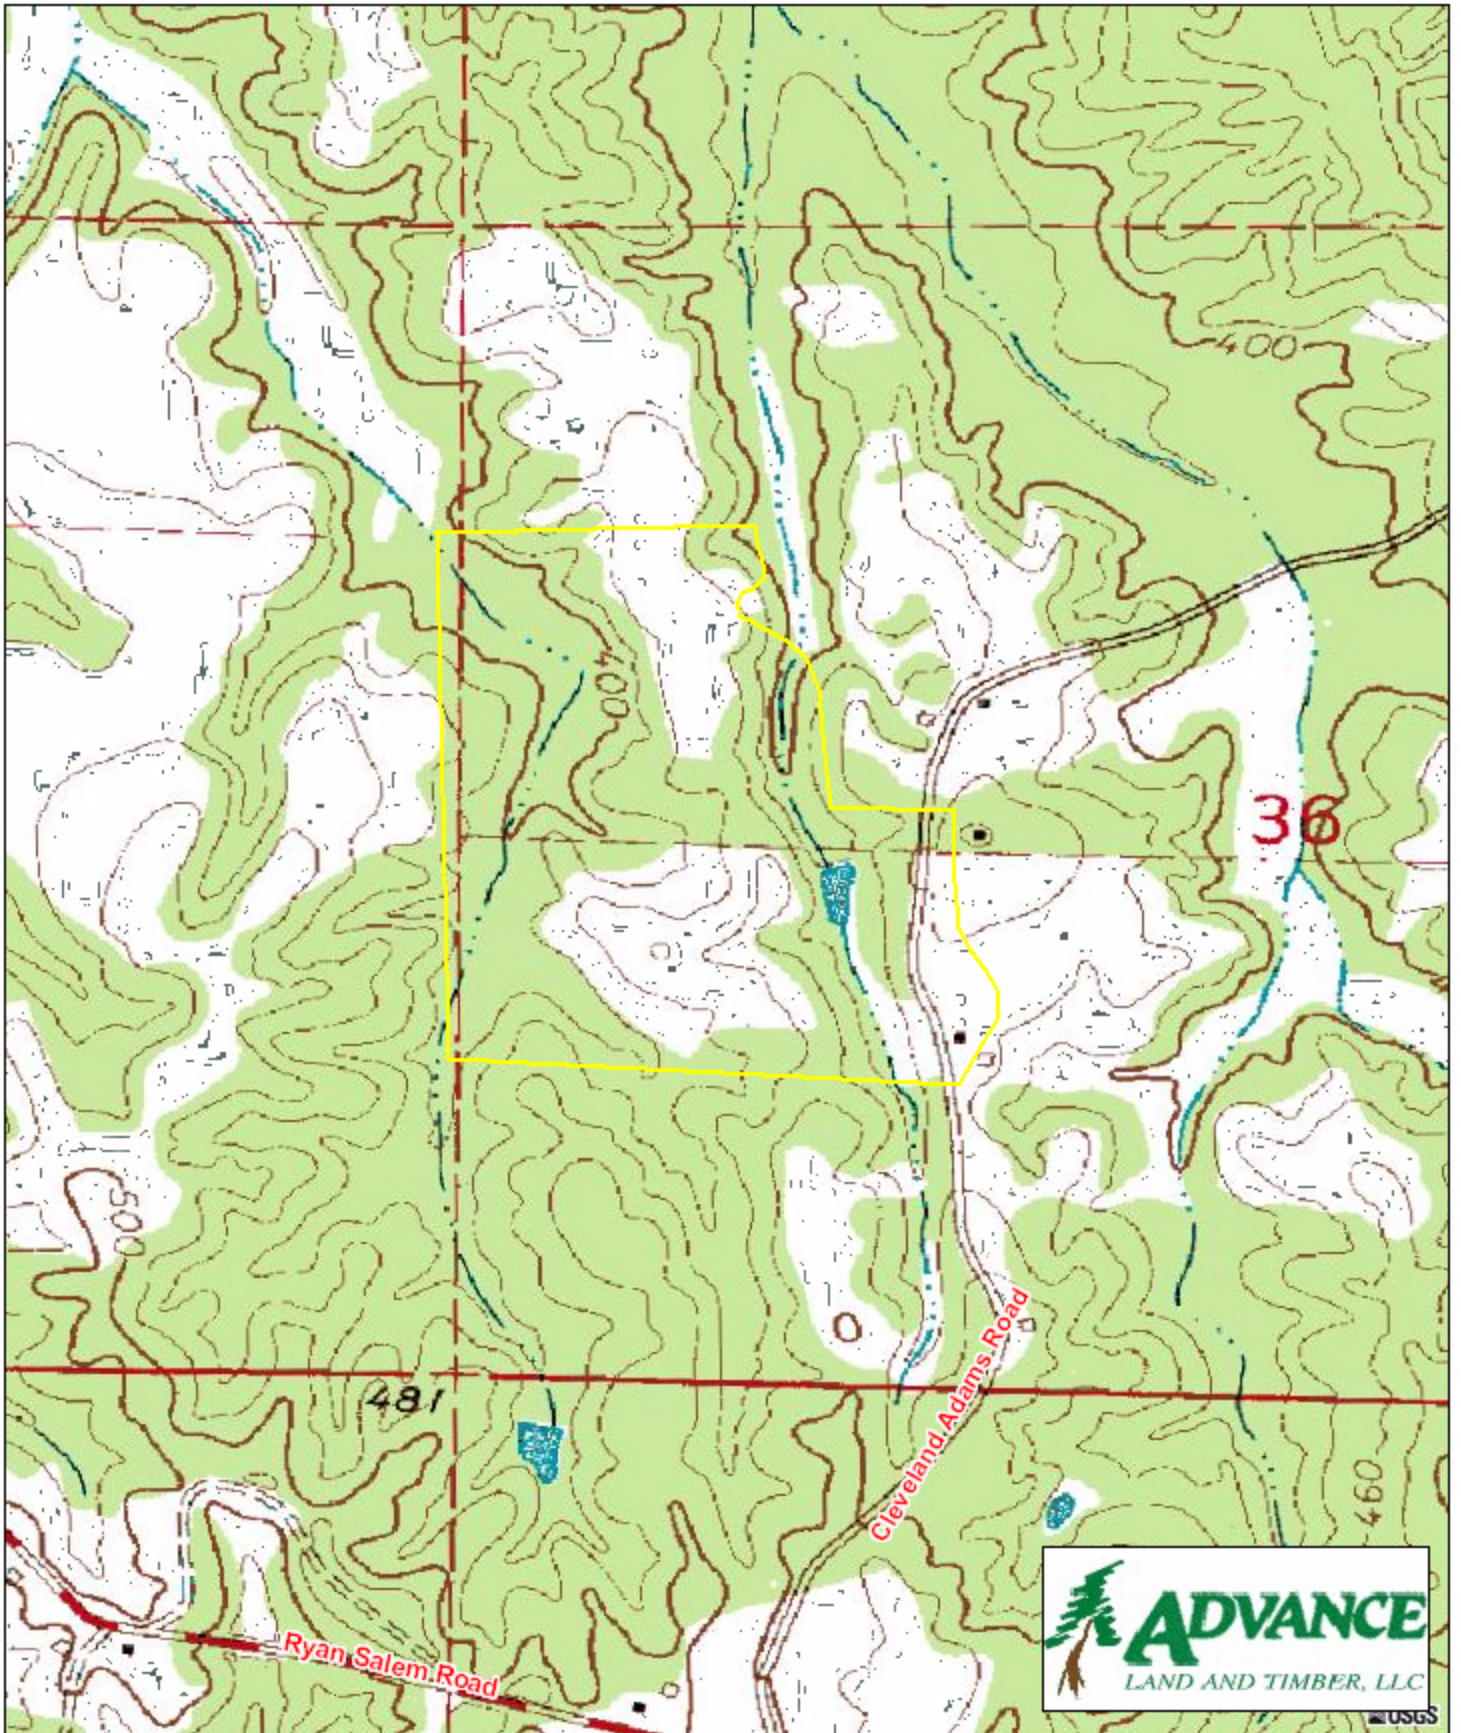

Saucer Creek #2 Tract #007801 Itawamba County, MS

1 inch = 666 feet
80.67 +/- acres

The information provided on this map is believed to be accurate and is based on the best information available at this time, however, this information is in no way guaranteed.