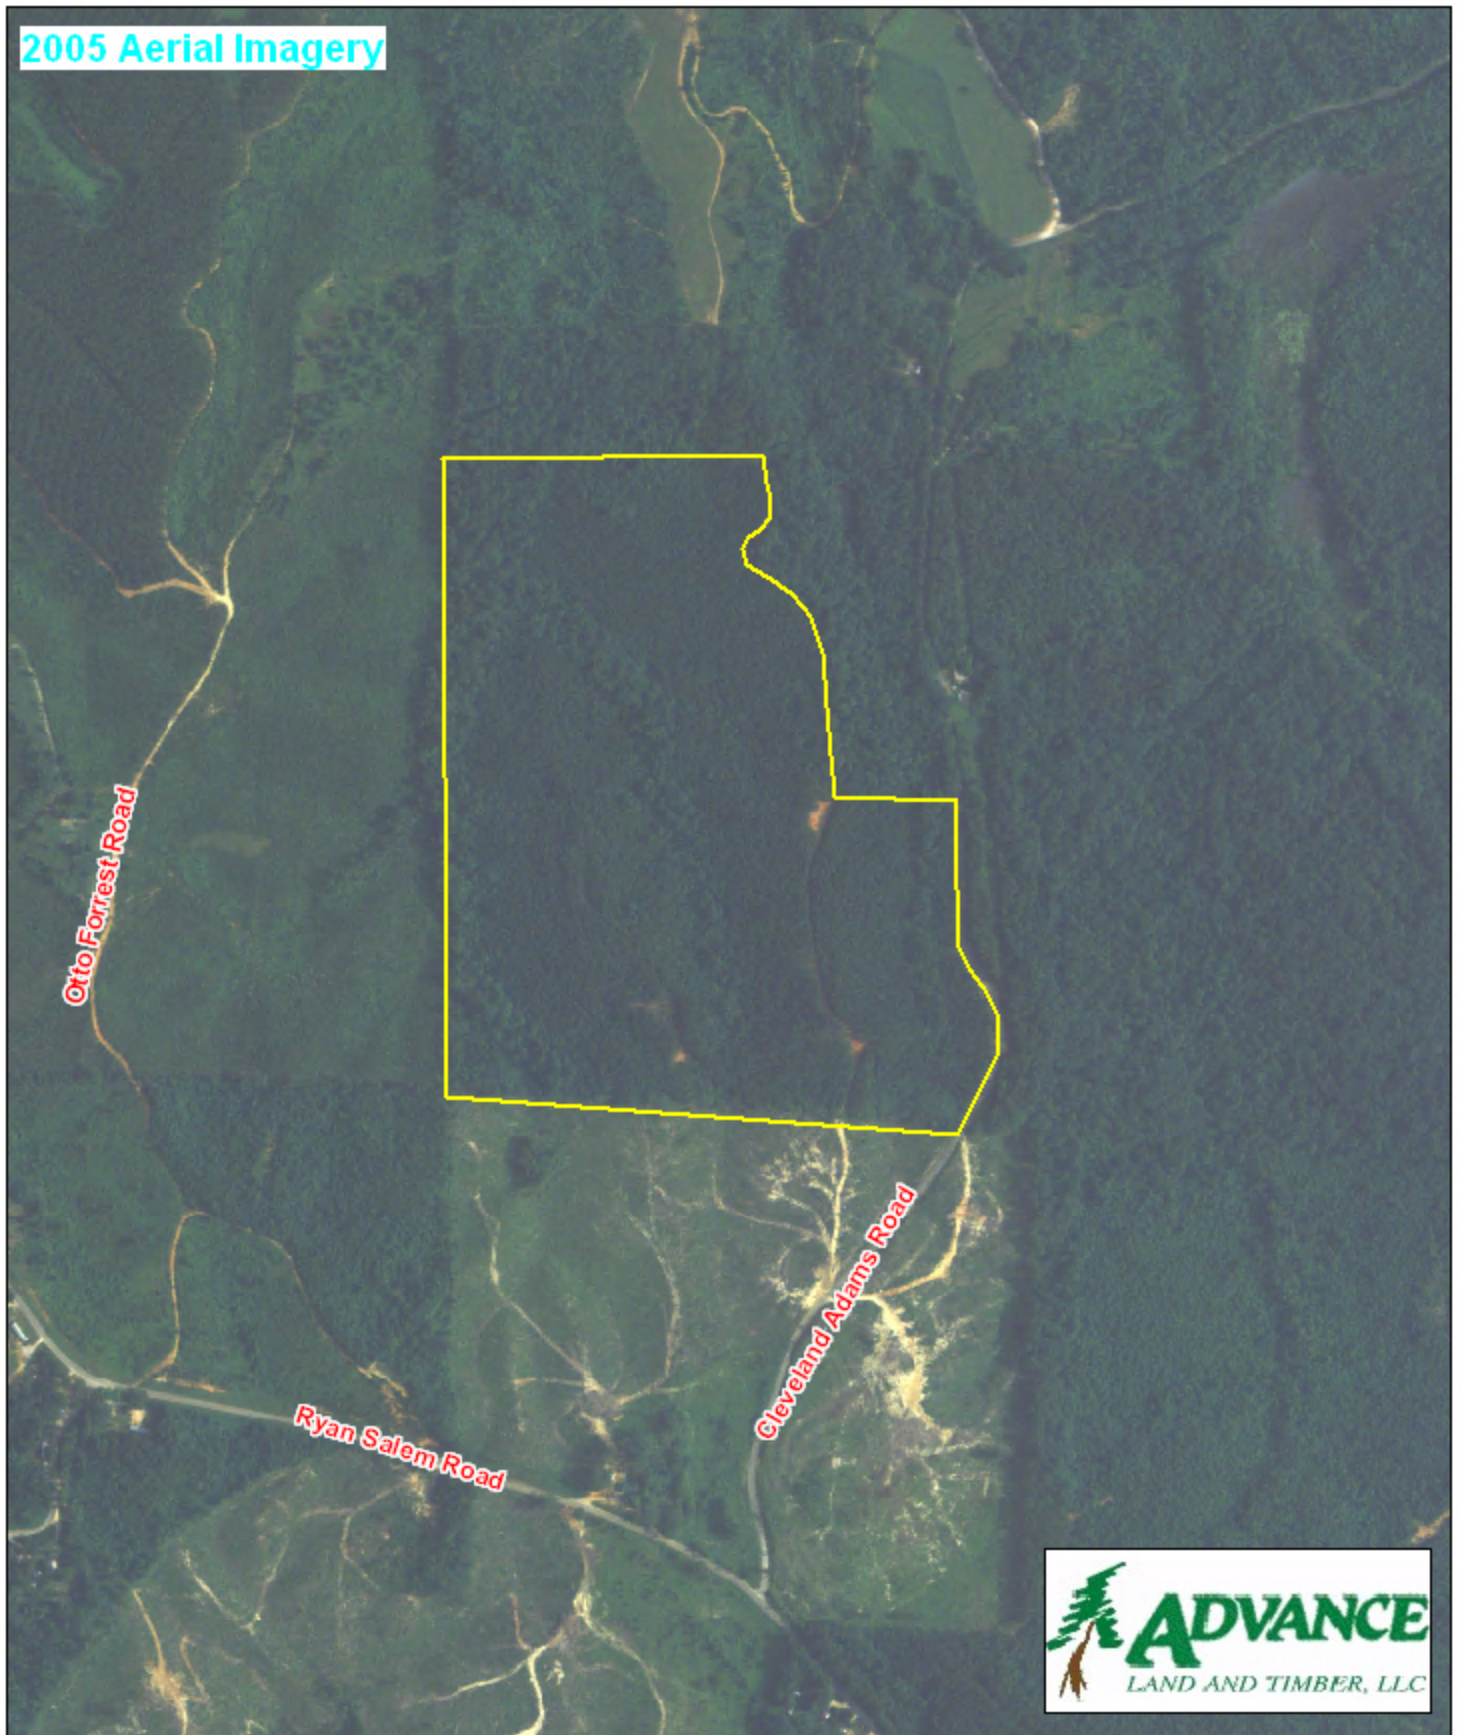

Saucer Creek #2 Tract #007801 Itawamba County, MS

1 inch = 666 feet
80.67 +/- acres

2005 Aerial Imagery

The information provided on this map is believed to be accurate and is based on the best information available at this time, however, this information is in no way guaranteed.