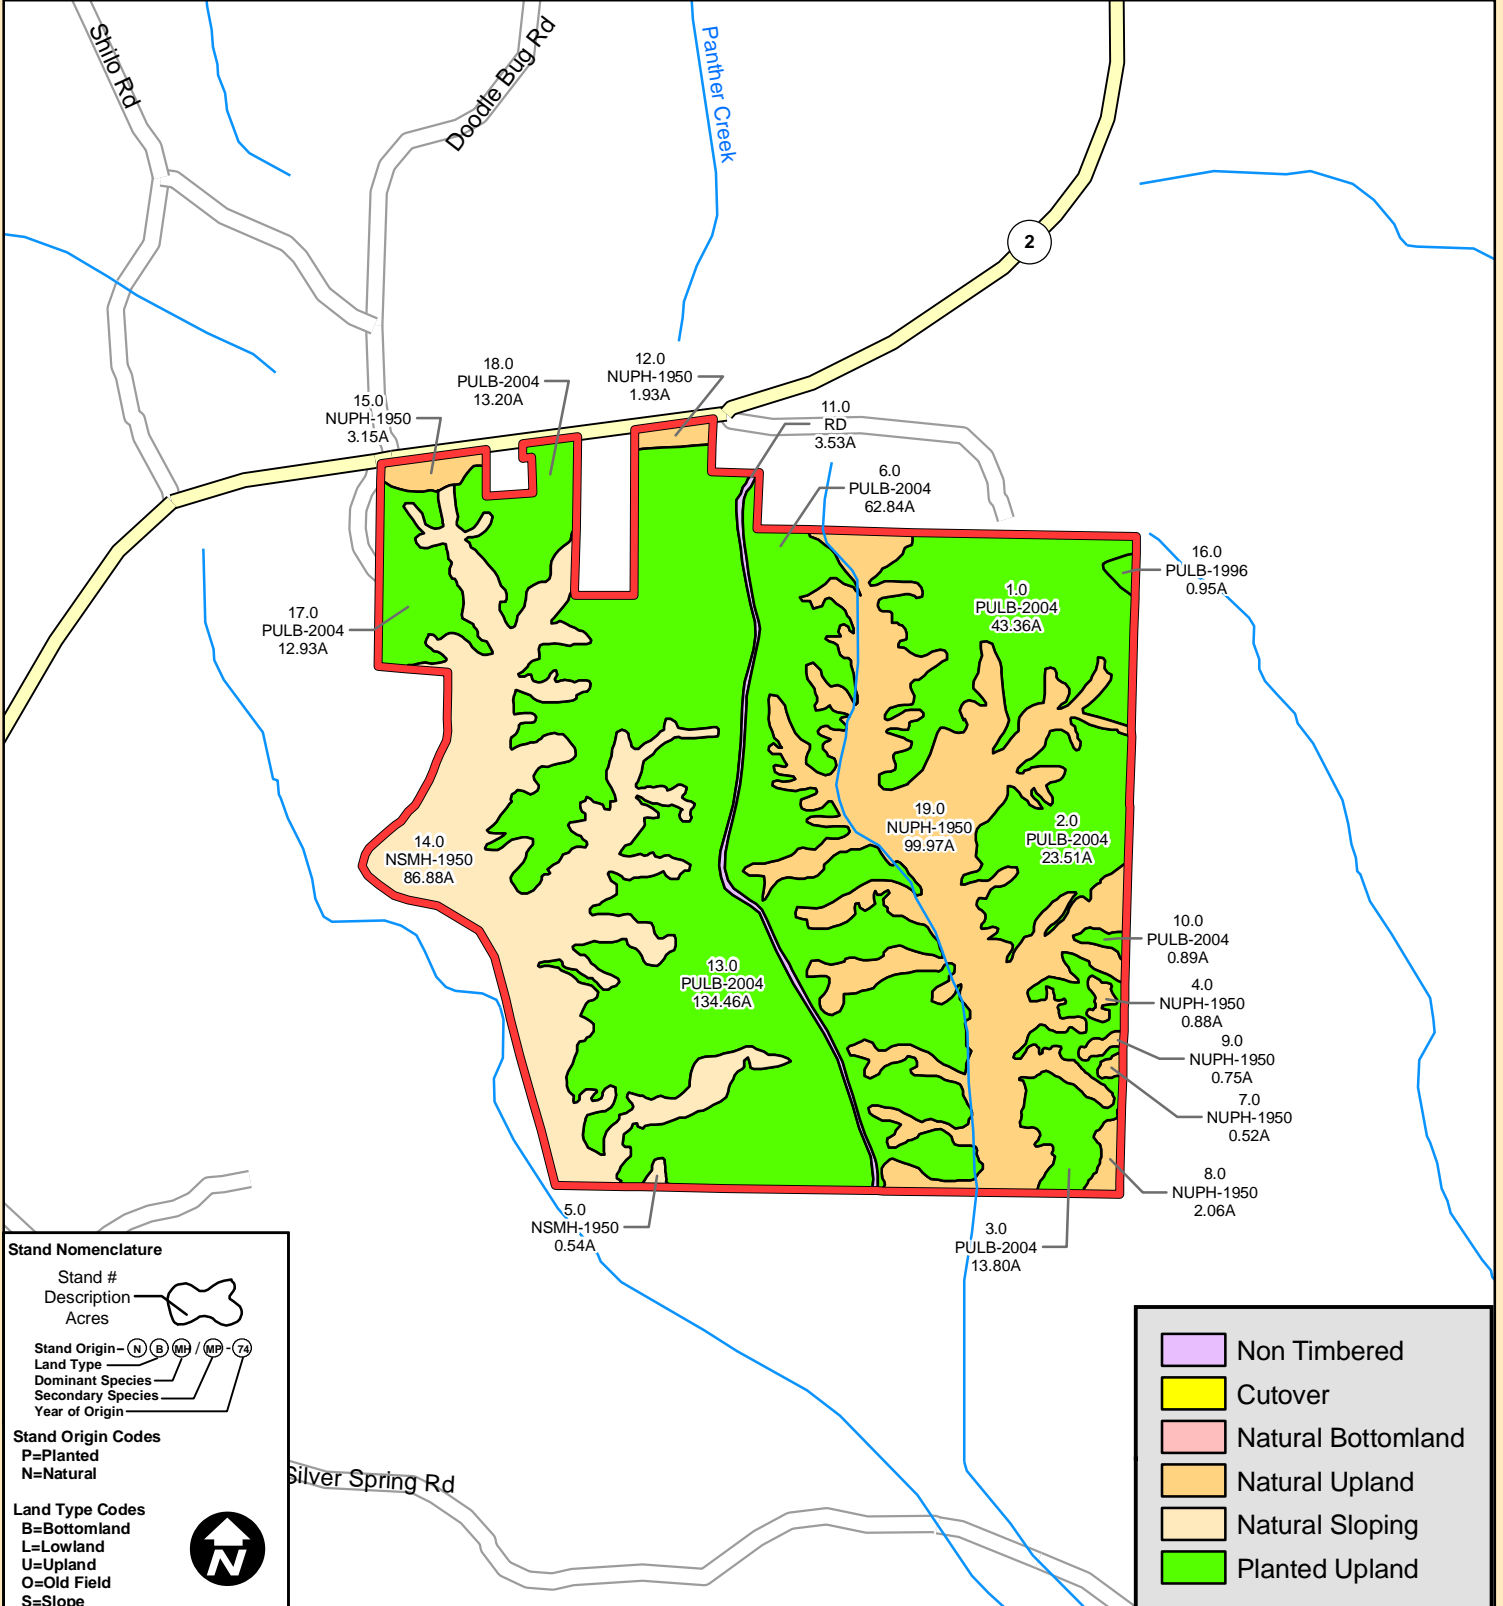

Tract 007796
Molag Timberprop, LLC
Tippah Sue Tract
Compartment 1
Tippah County, MS
506.15 Acres

Stand Nomenclature

Stand #
 Description
 Acres

Stand Origin - (N) (B) (MH) (MP) (Z)

Land Type
 Dominant Species
 Secondary Species
 Year of Origin

Stand Origin Codes
 P=Planted
 N=Natural

Land Type Codes
 B=Bottomland
 L=Lowland
 U=Upland
 O=Old Field
 S=Slope

- Non Timbered
- Cutover
- Natural Bottomland
- Natural Upland
- Natural Sloping
- Planted Upland