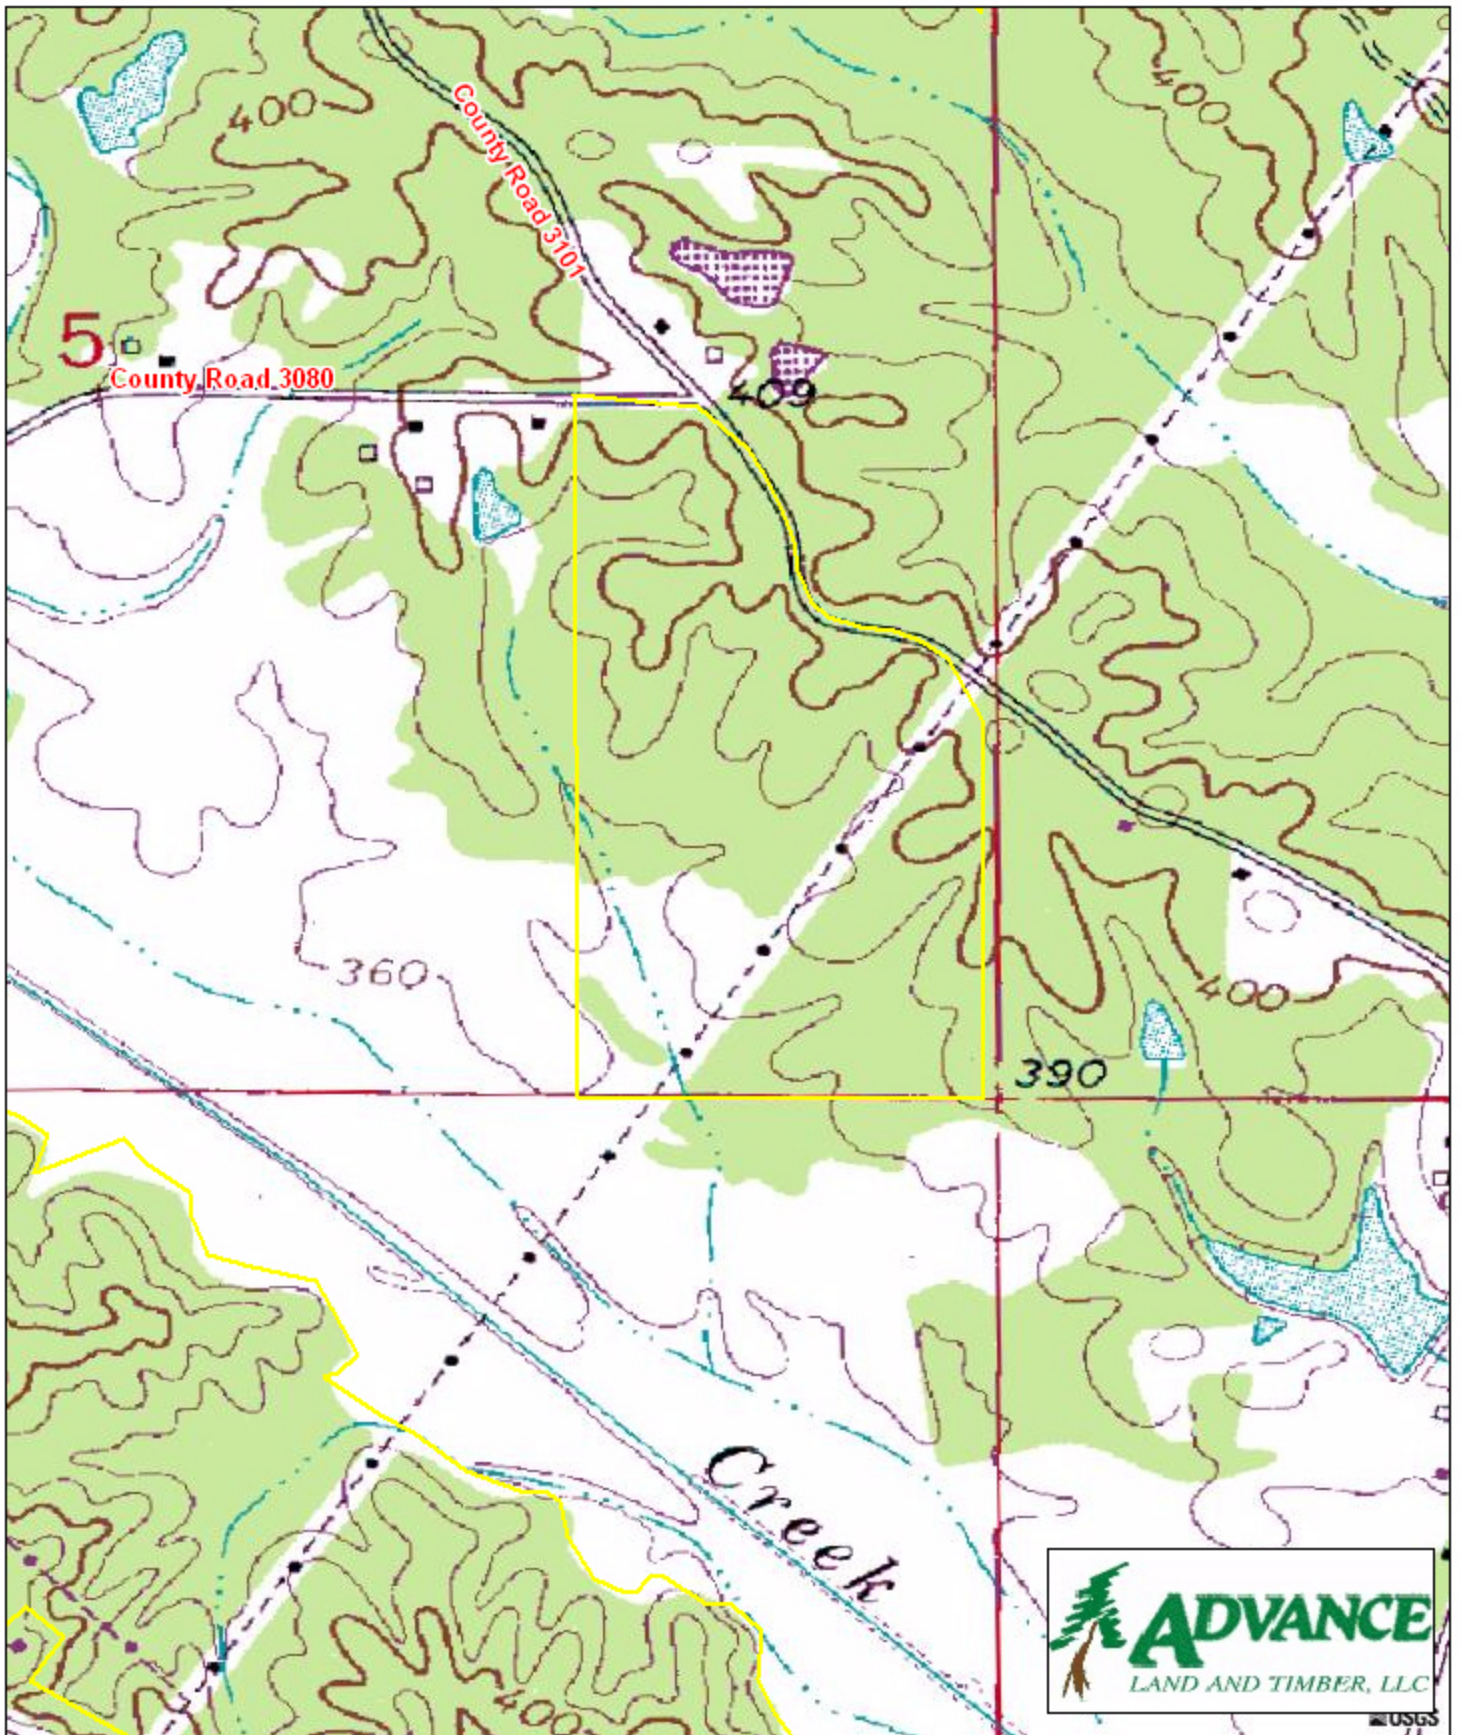

Tract 007785 - Hobo Station #2 Prentiss County, MS

63.65 +/- acres

USGS