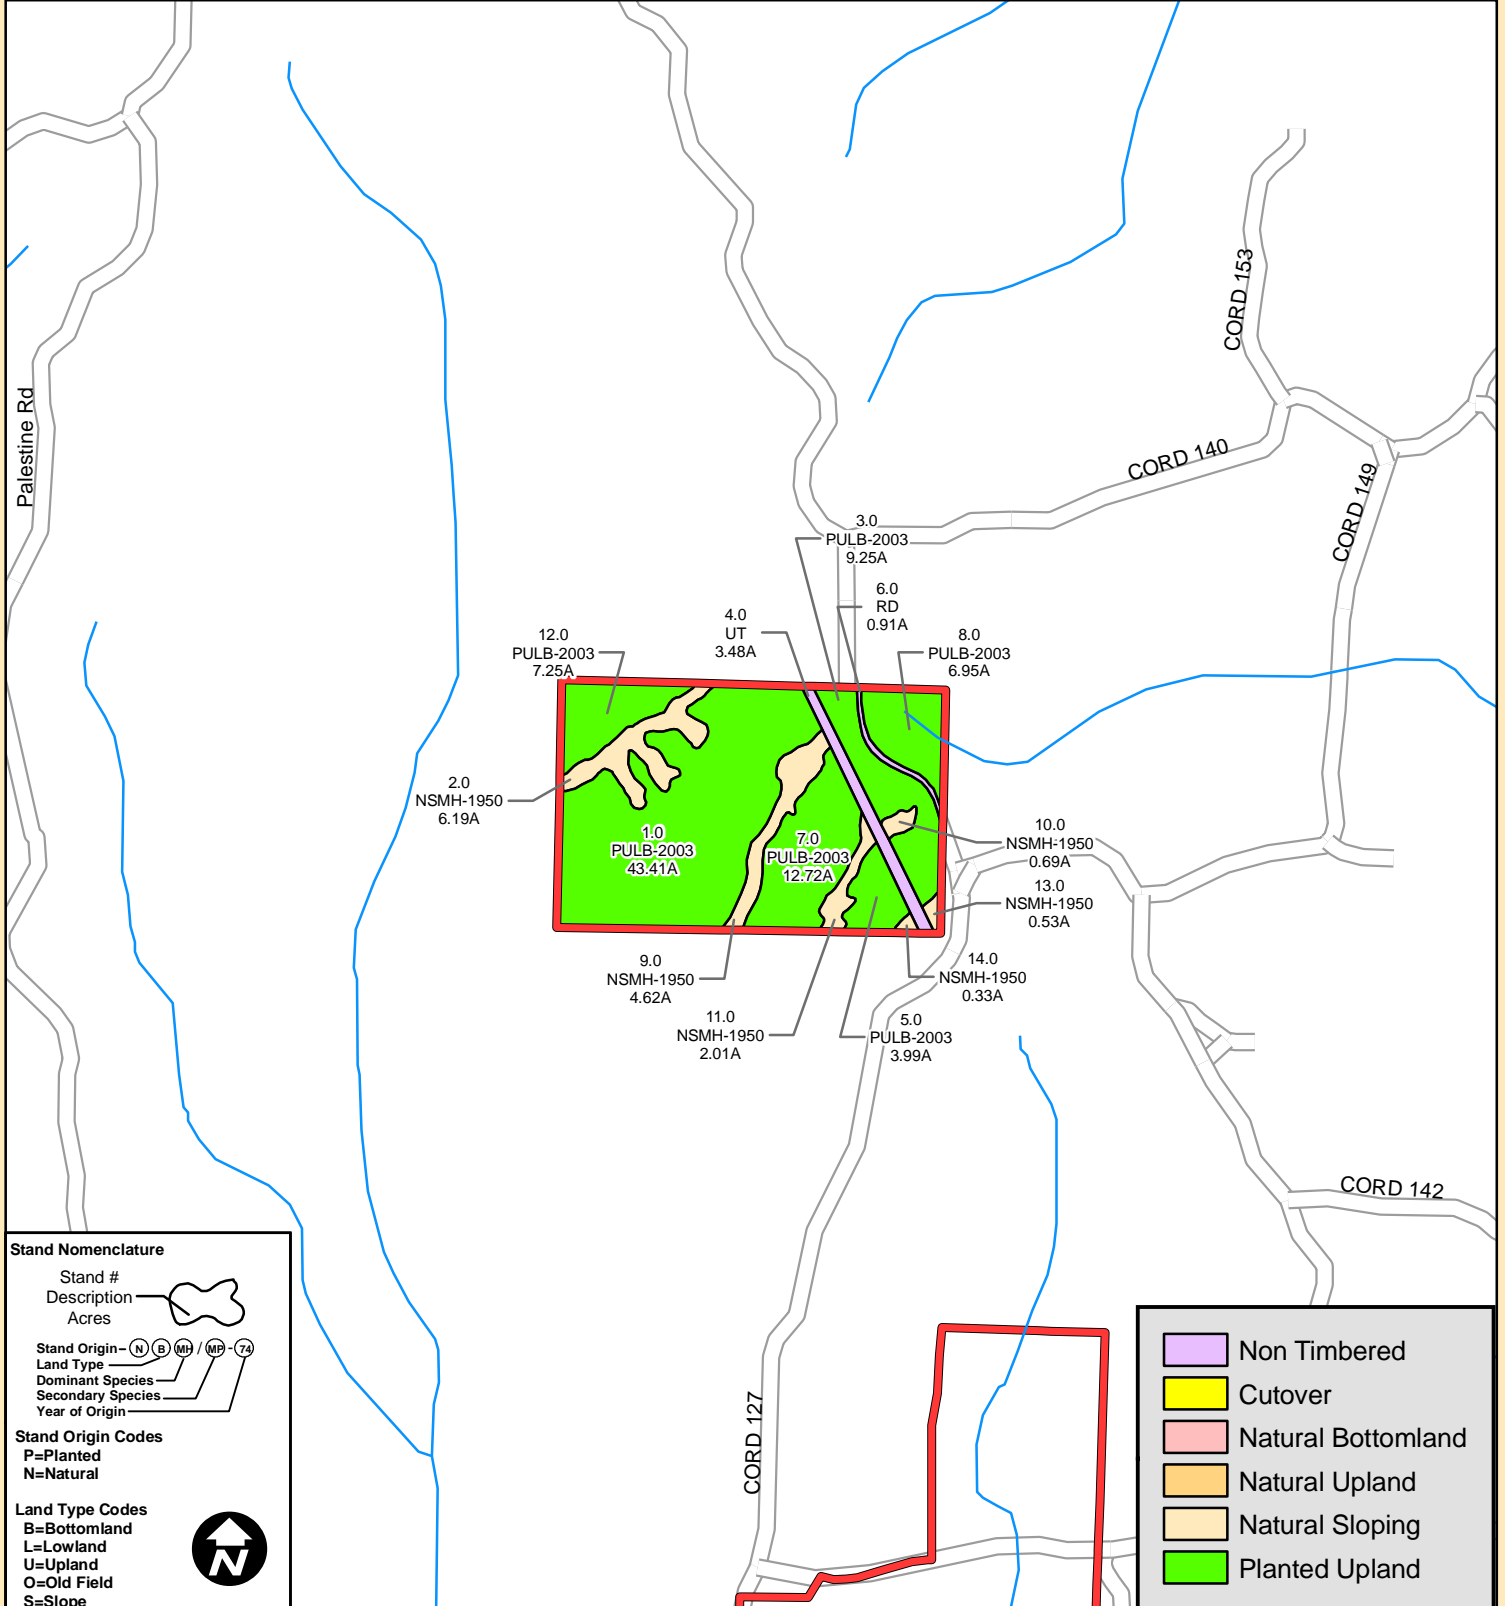

Tract 007752
RMK Select Timberland
Investment Fund 1, LLC
Hodge Tract
Compartment 1
Tishomingo County, MS
102.33 Acres

Prepared by: M. Ortega
 Date: 9/28/2006
 Stand Date: 11/2/2005

Stand Nomenclature

Stand #
Description
Acres

Stand Origin - (N) (B) (MH) (MP) (7A)
Land Type
Dominant Species
Secondary Species
Year of Origin

Stand Origin Codes
P=Planted
N=Natural

Land Type Codes
B=Bottomland
L=Lowland
U=Upland
O=Old Field
S=Slope