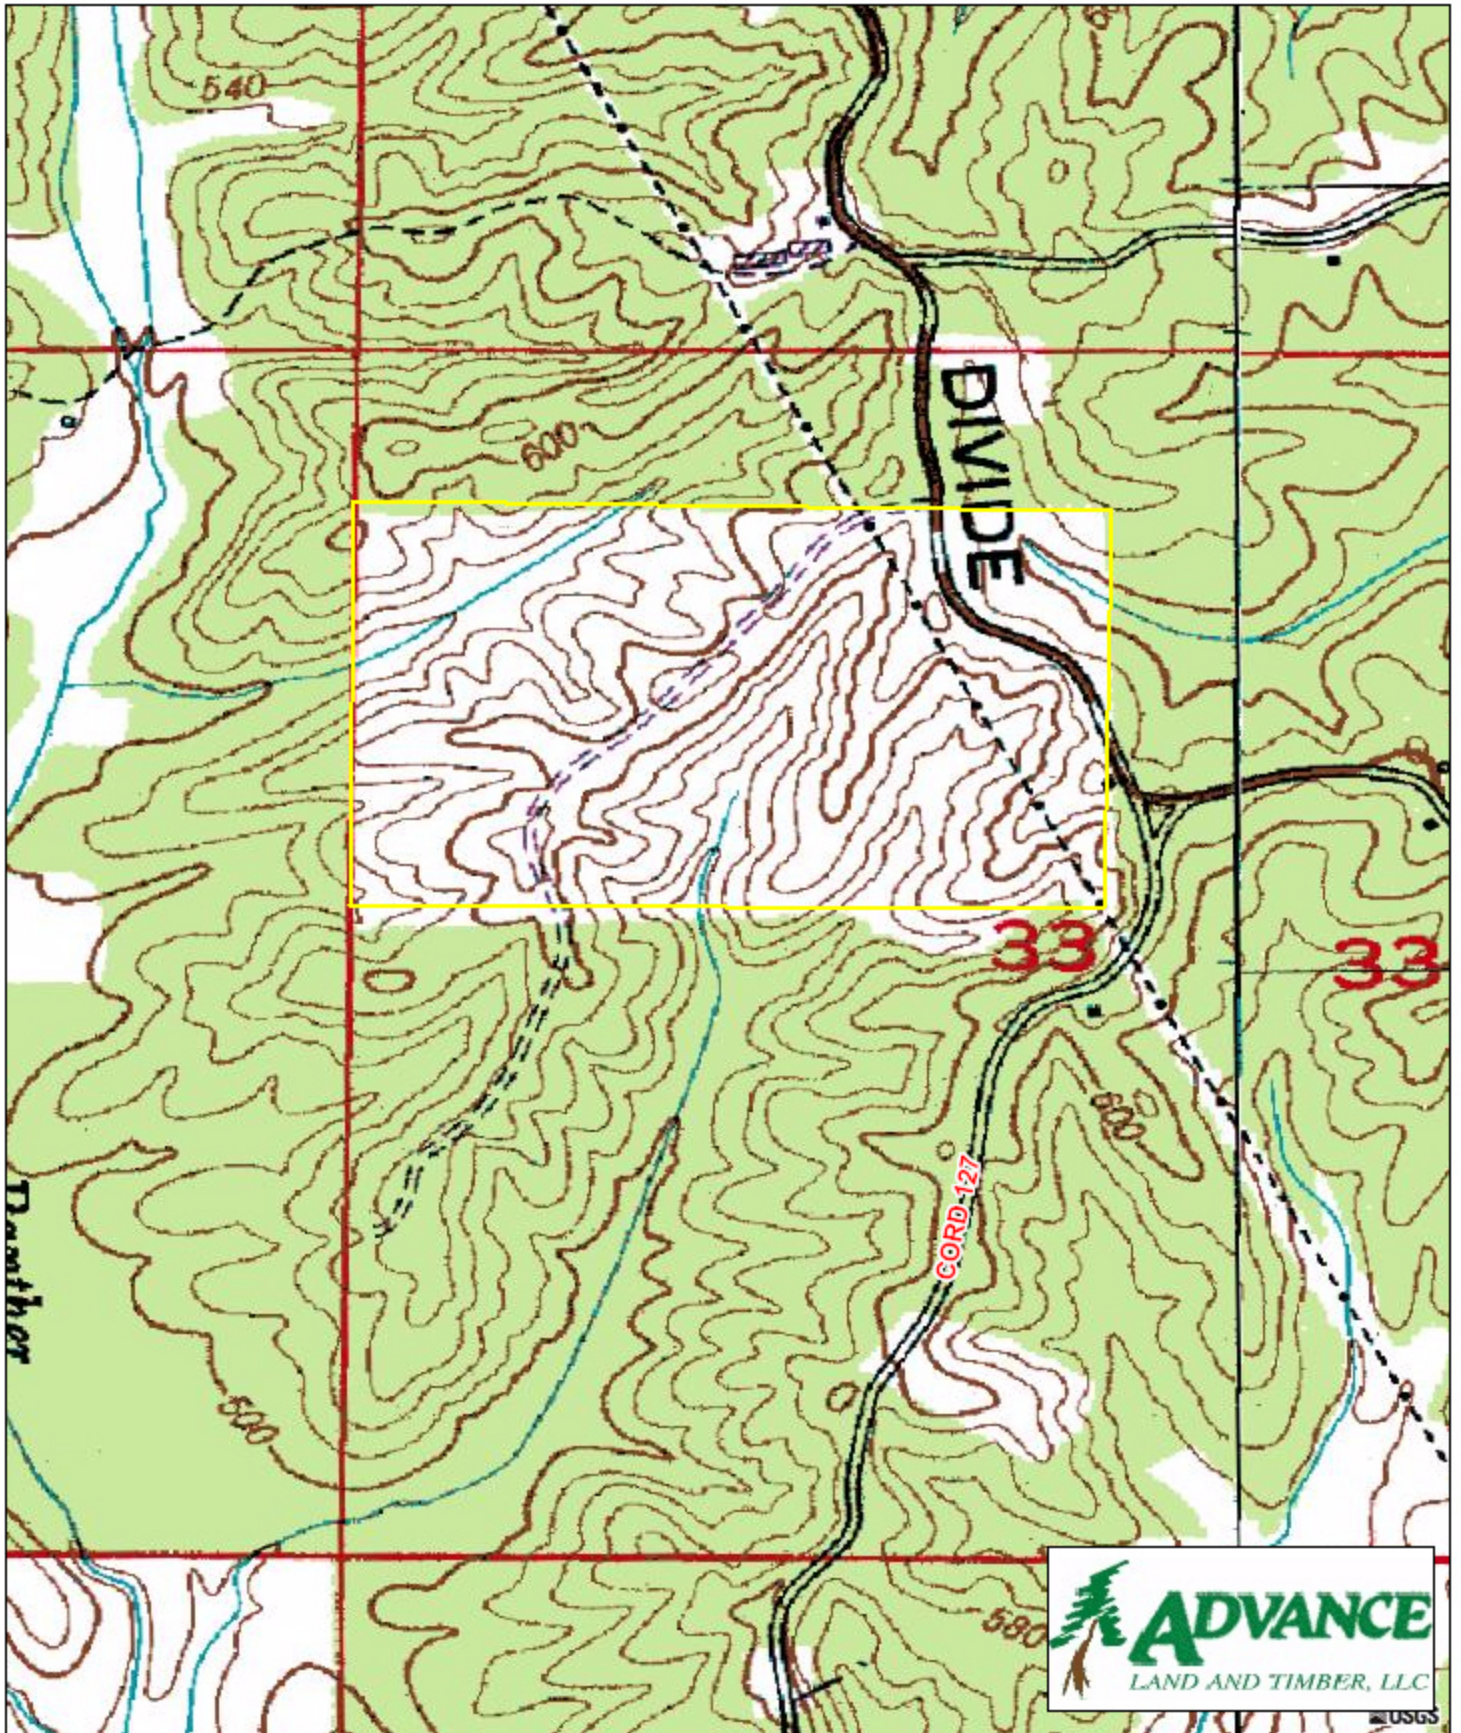

Hodge Tract #007752

Tishomingo County, MS

1 inch = 660 feet
102.33 +/- acres

The information provided on this map is believed to be accurate and is based on the best information available at this time, however, this information is in no way guaranteed.