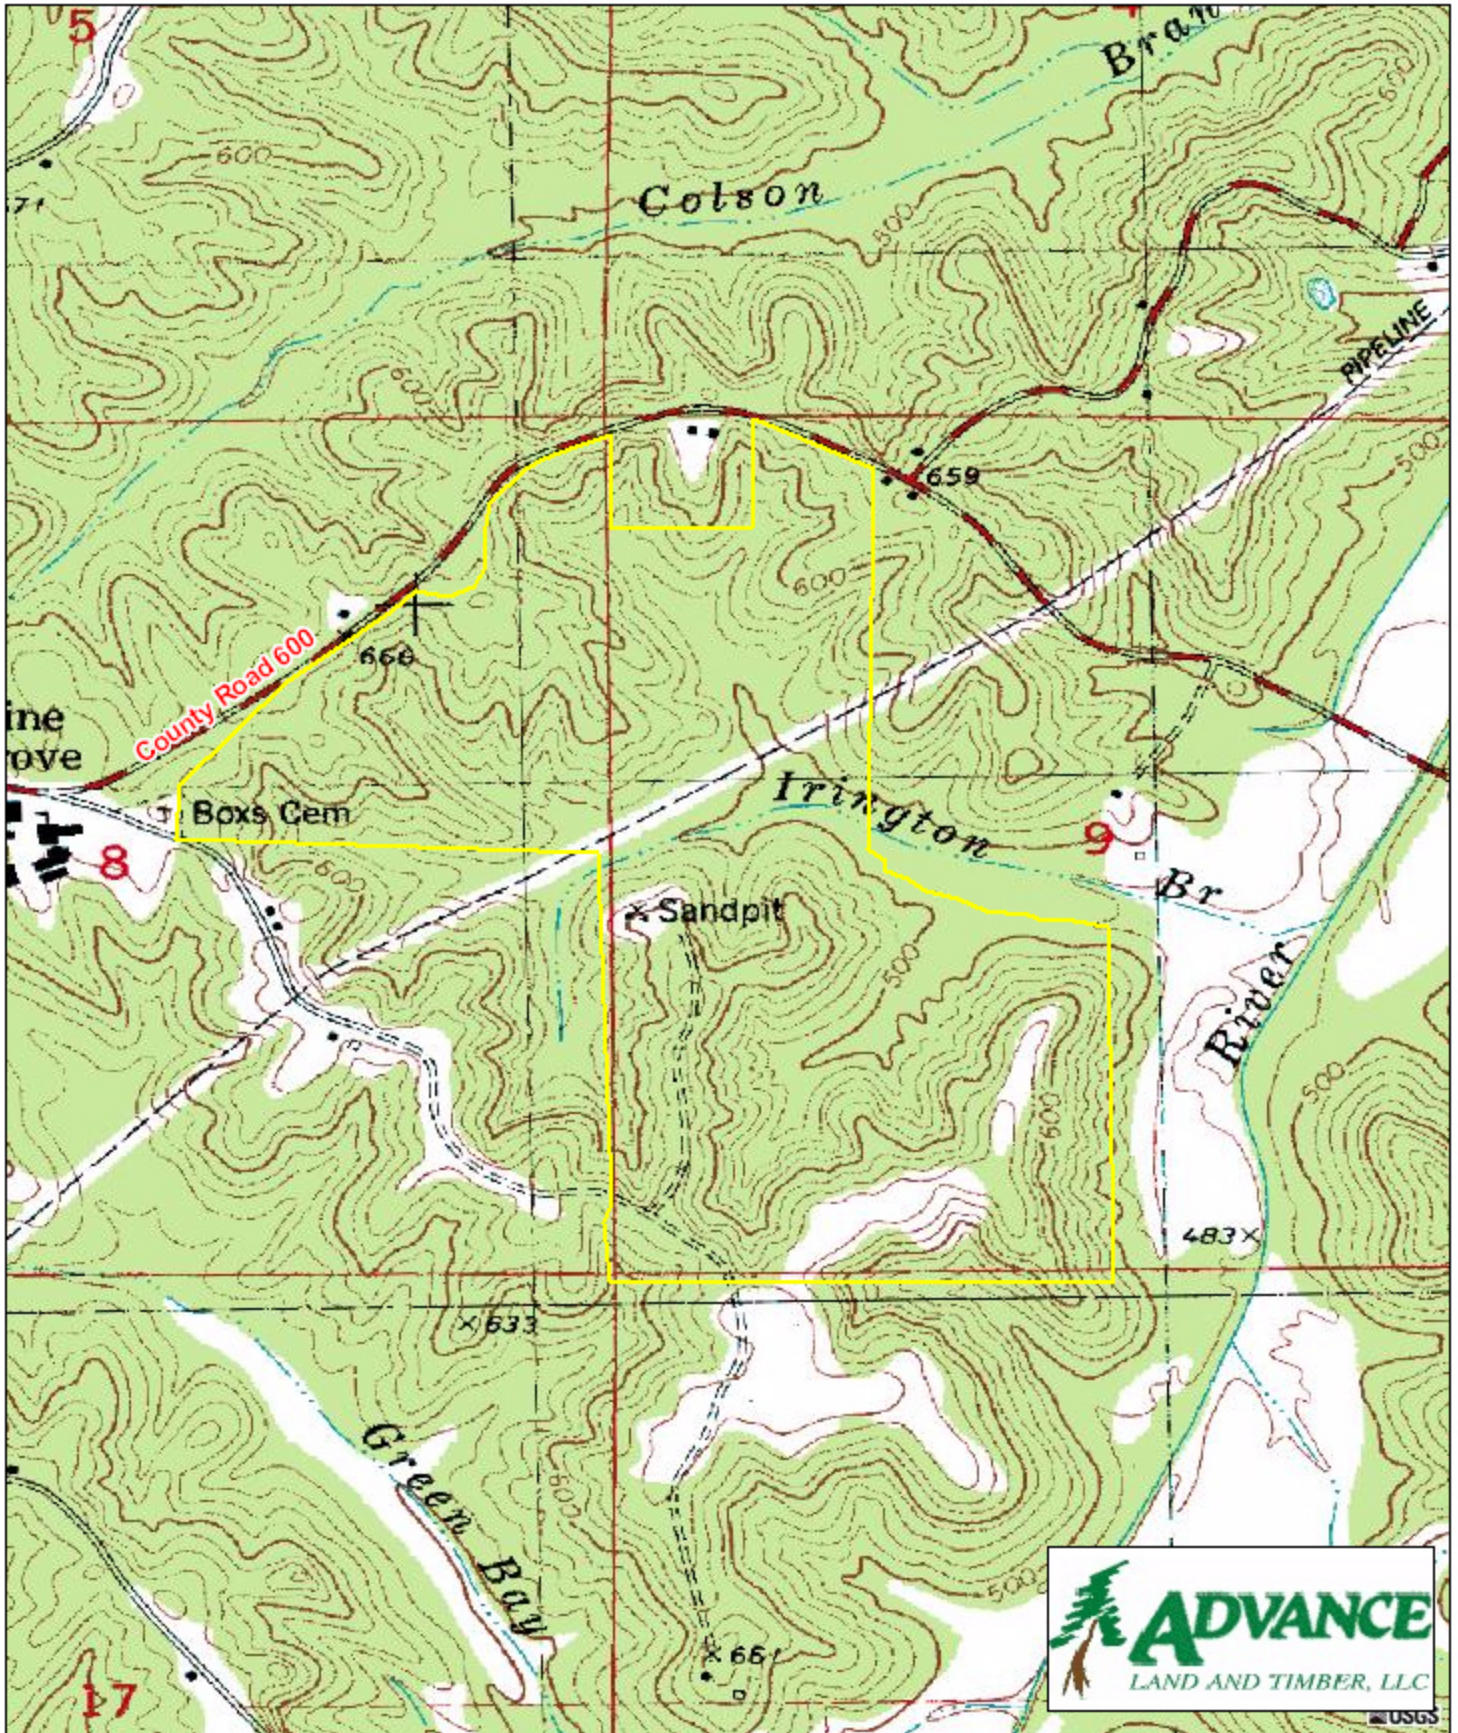

Pinegrove School Tract #007723

Tippah County, MS

1 inch = 990 feet
305.41 +/- acres

The information provided on this map is believed to be accurate and is based on the best information available at this time, however, this information is in no way guaranteed.