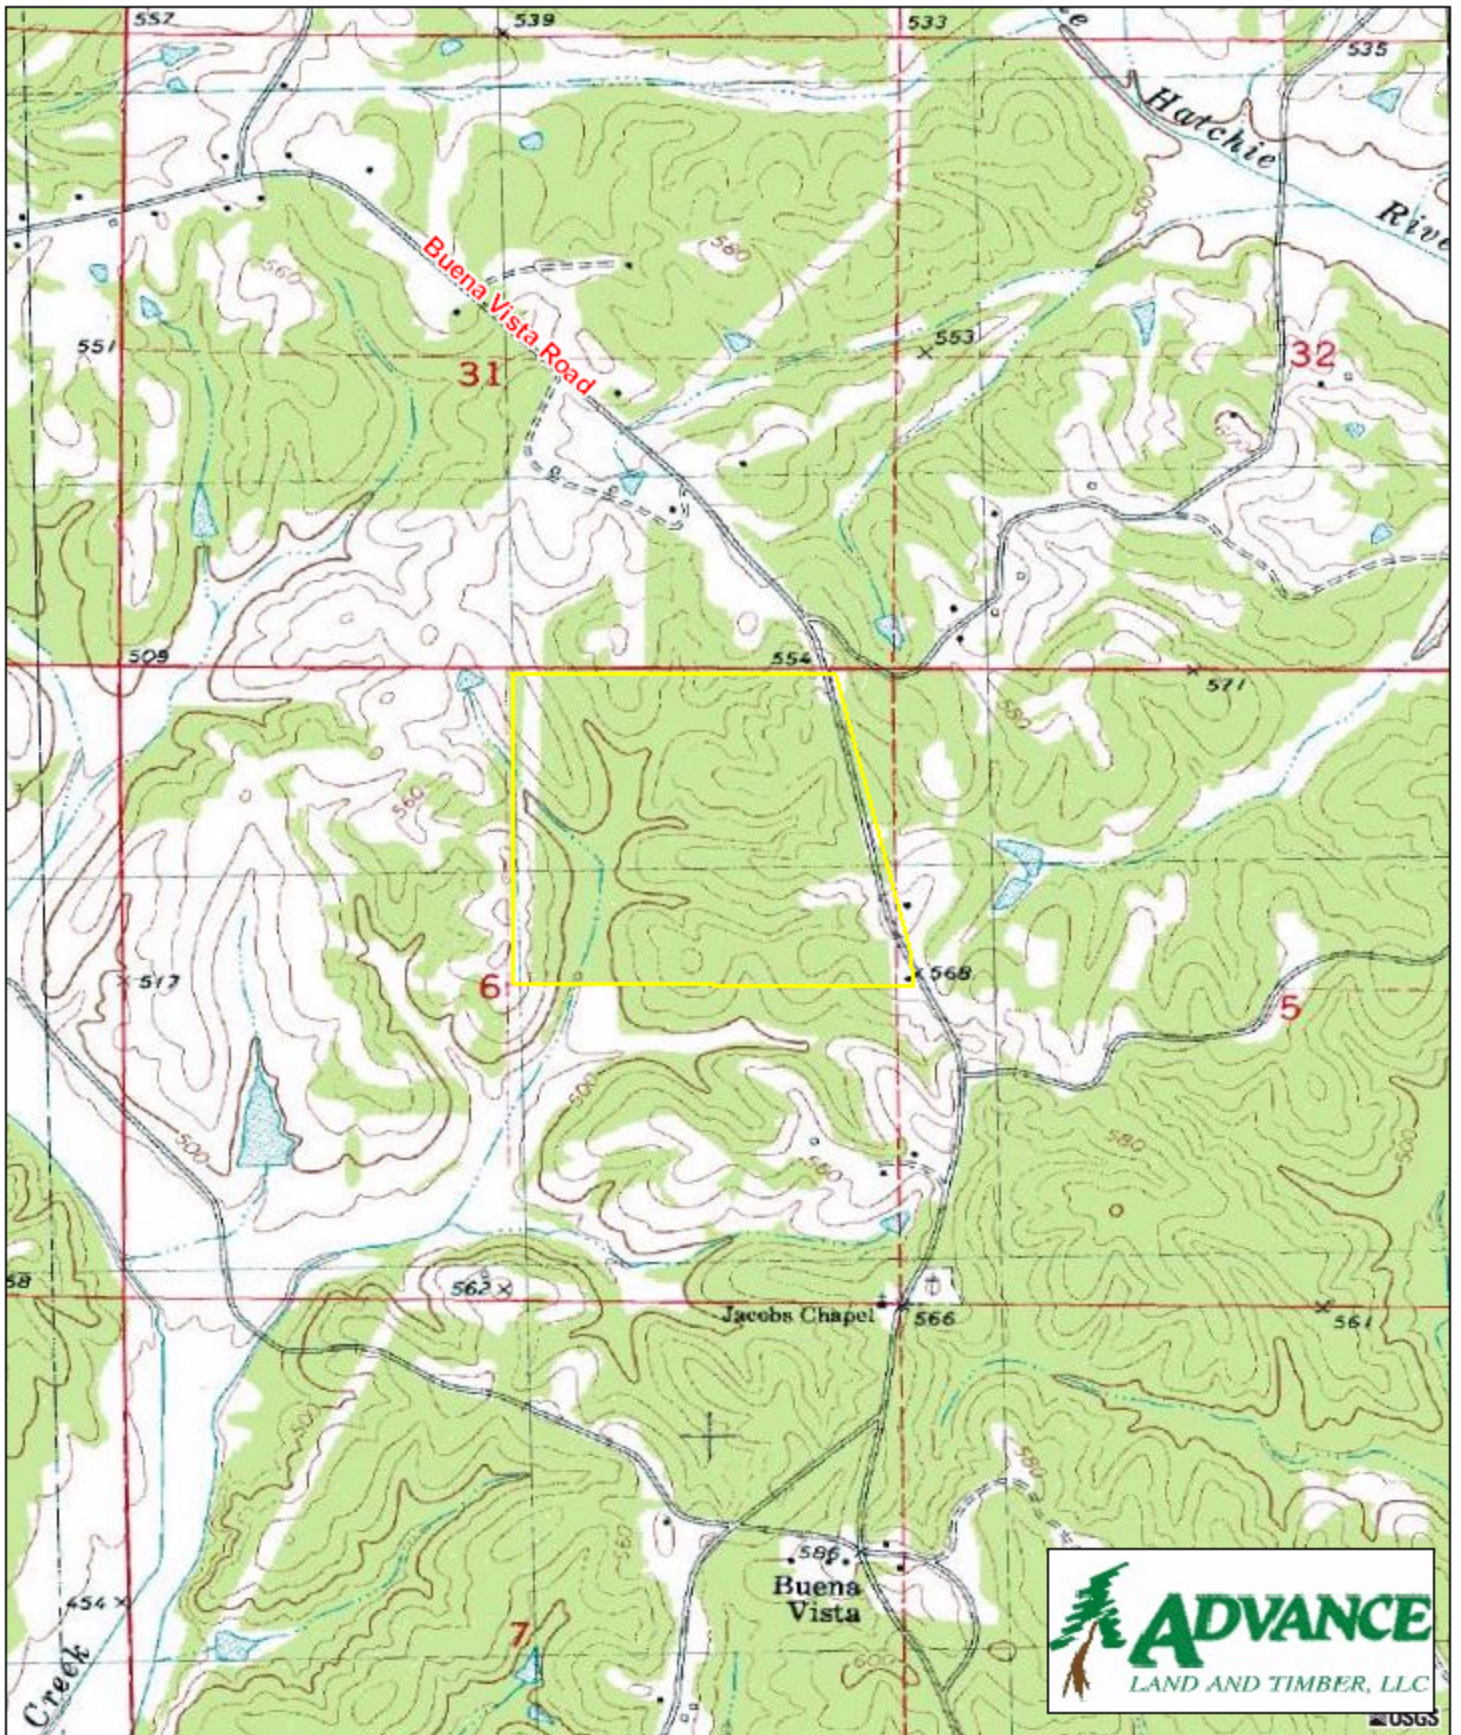

Tract 007708 Small Branch Tract Tippah County, MS

1 inch = 1,320 feet
149.88 +/- acres

USGS