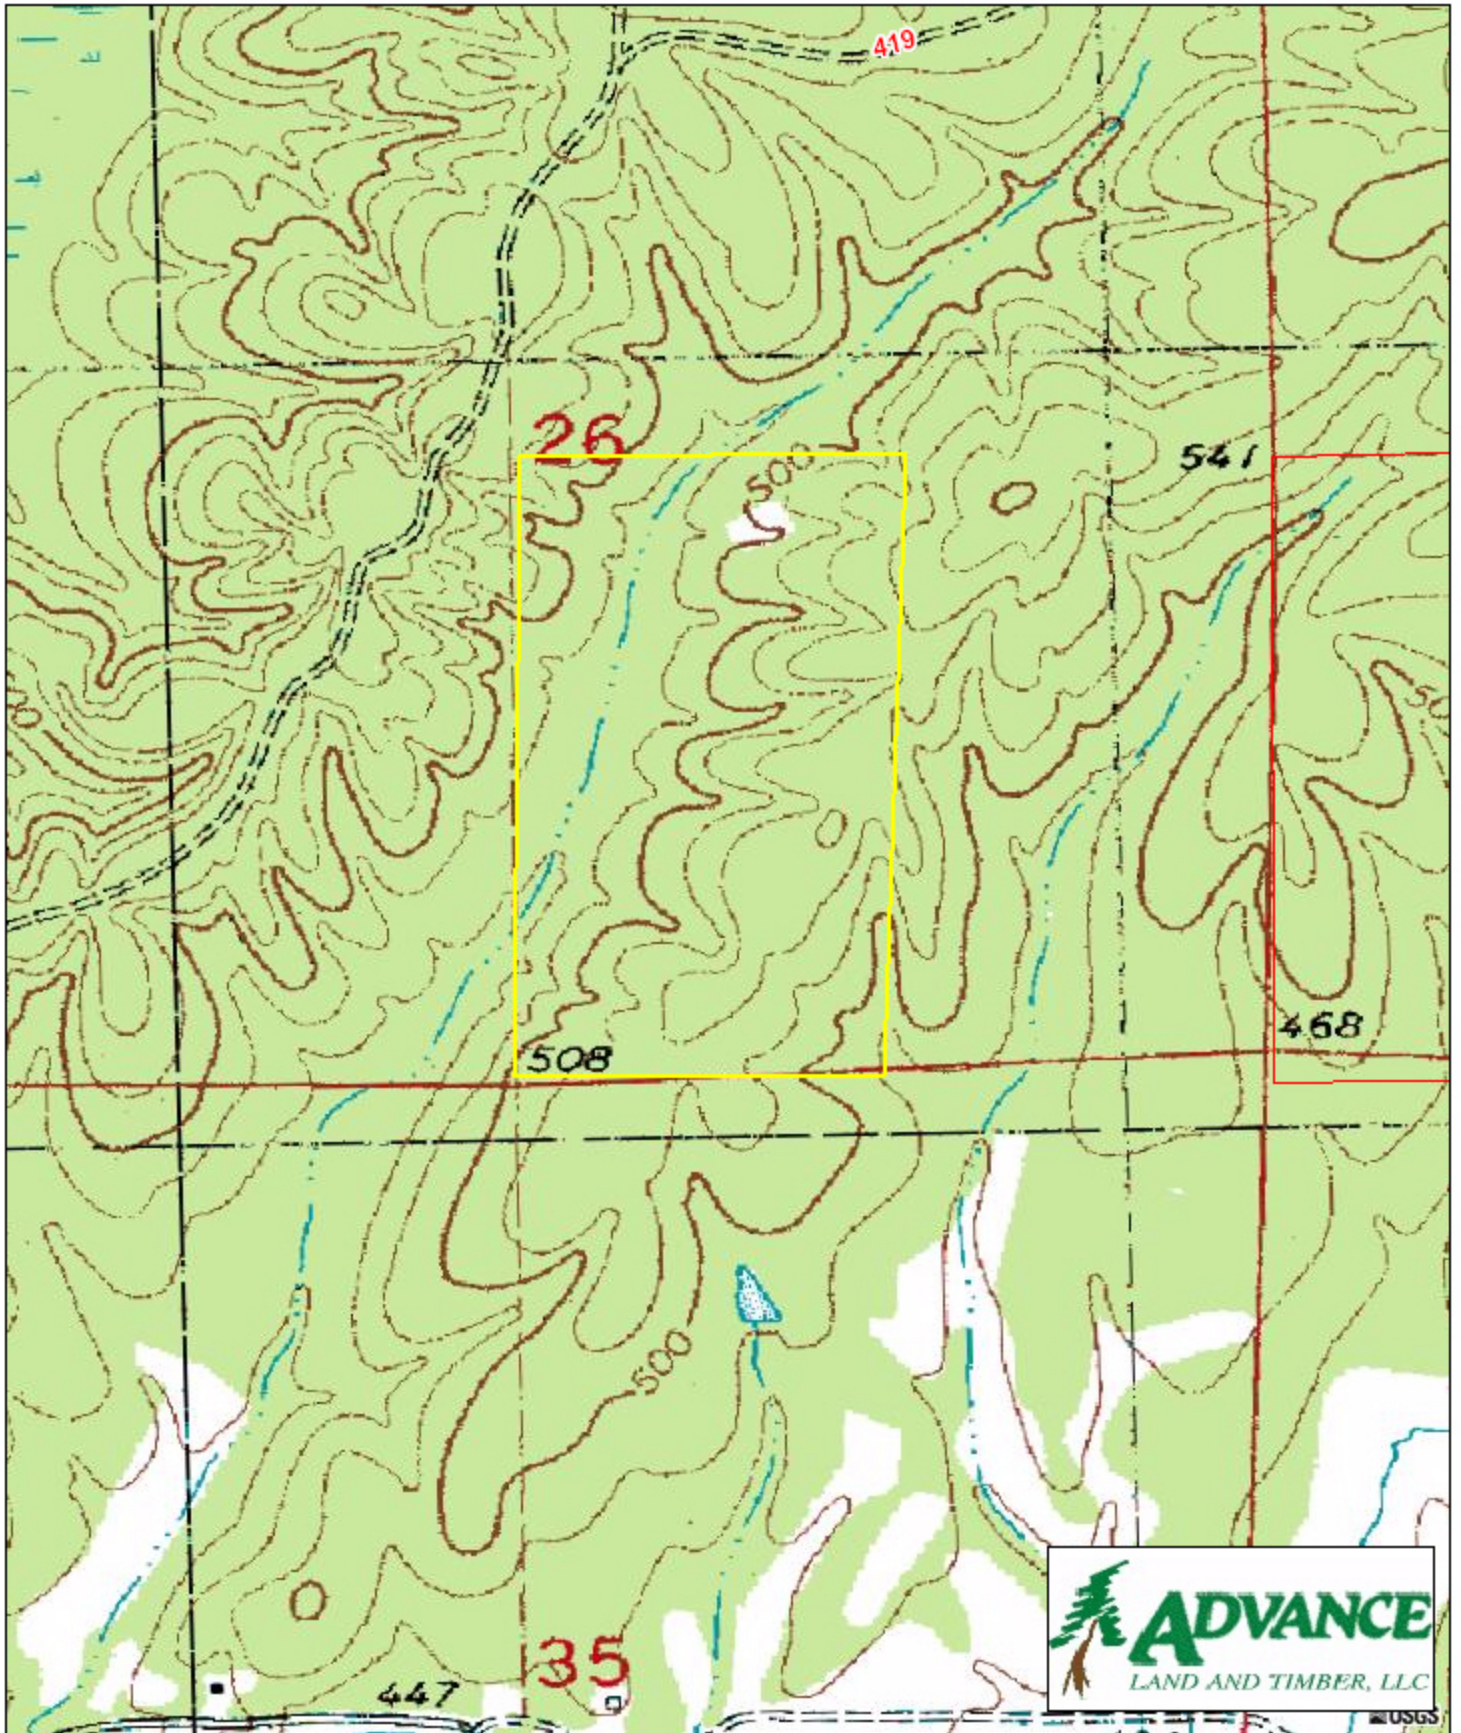

N. Whittentown Tract #007679

Tippah County, MS

1 inch = 660 feet
78.03 +/- acres

The information provided on this map is believed to be accurate and is based on the best information available at this time, however, this information is in no way guaranteed.