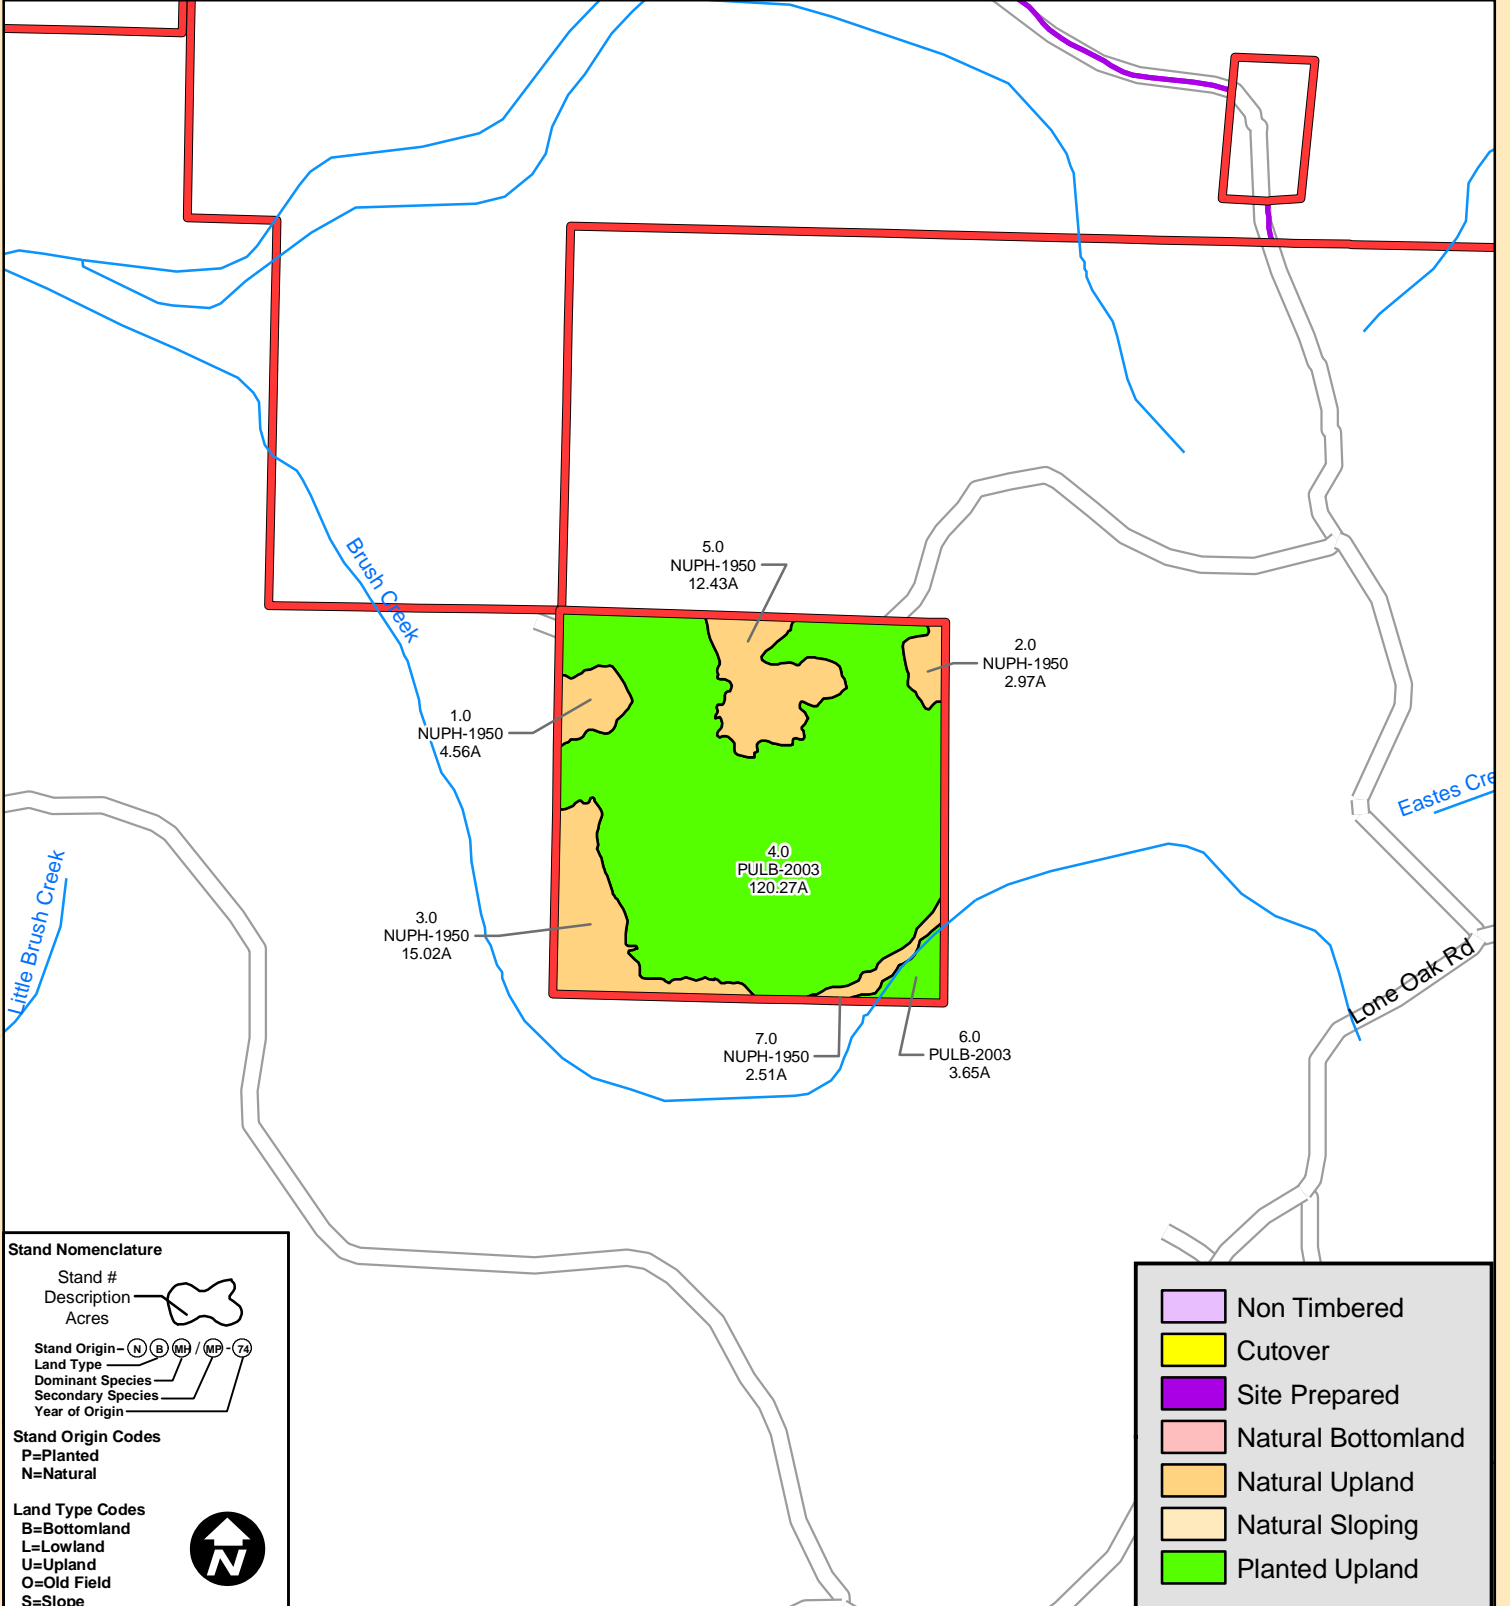

Tract 007666
Pickwick Forest, LLC
Northeast Crum Mtn. Tract
Compartment 1
Alcorn County, MS
161.41 Acres

Stand Nomenclature

Stand #
 Description
 Acres

Stand Origin - (N) (B) (MH) (MP) (7A)

Land Type
 Dominant Species
 Secondary Species
 Year of Origin

Stand Origin Codes
 P=Planted
 N=Natural

Land Type Codes
 B=Bottomland
 L=Lowland
 U=Upland
 O=Old Field
 S=Slope

- Non Timbered
- Cutover
- Site Prepared
- Natural Bottomland
- Natural Upland
- Natural Sloping
- Planted Upland