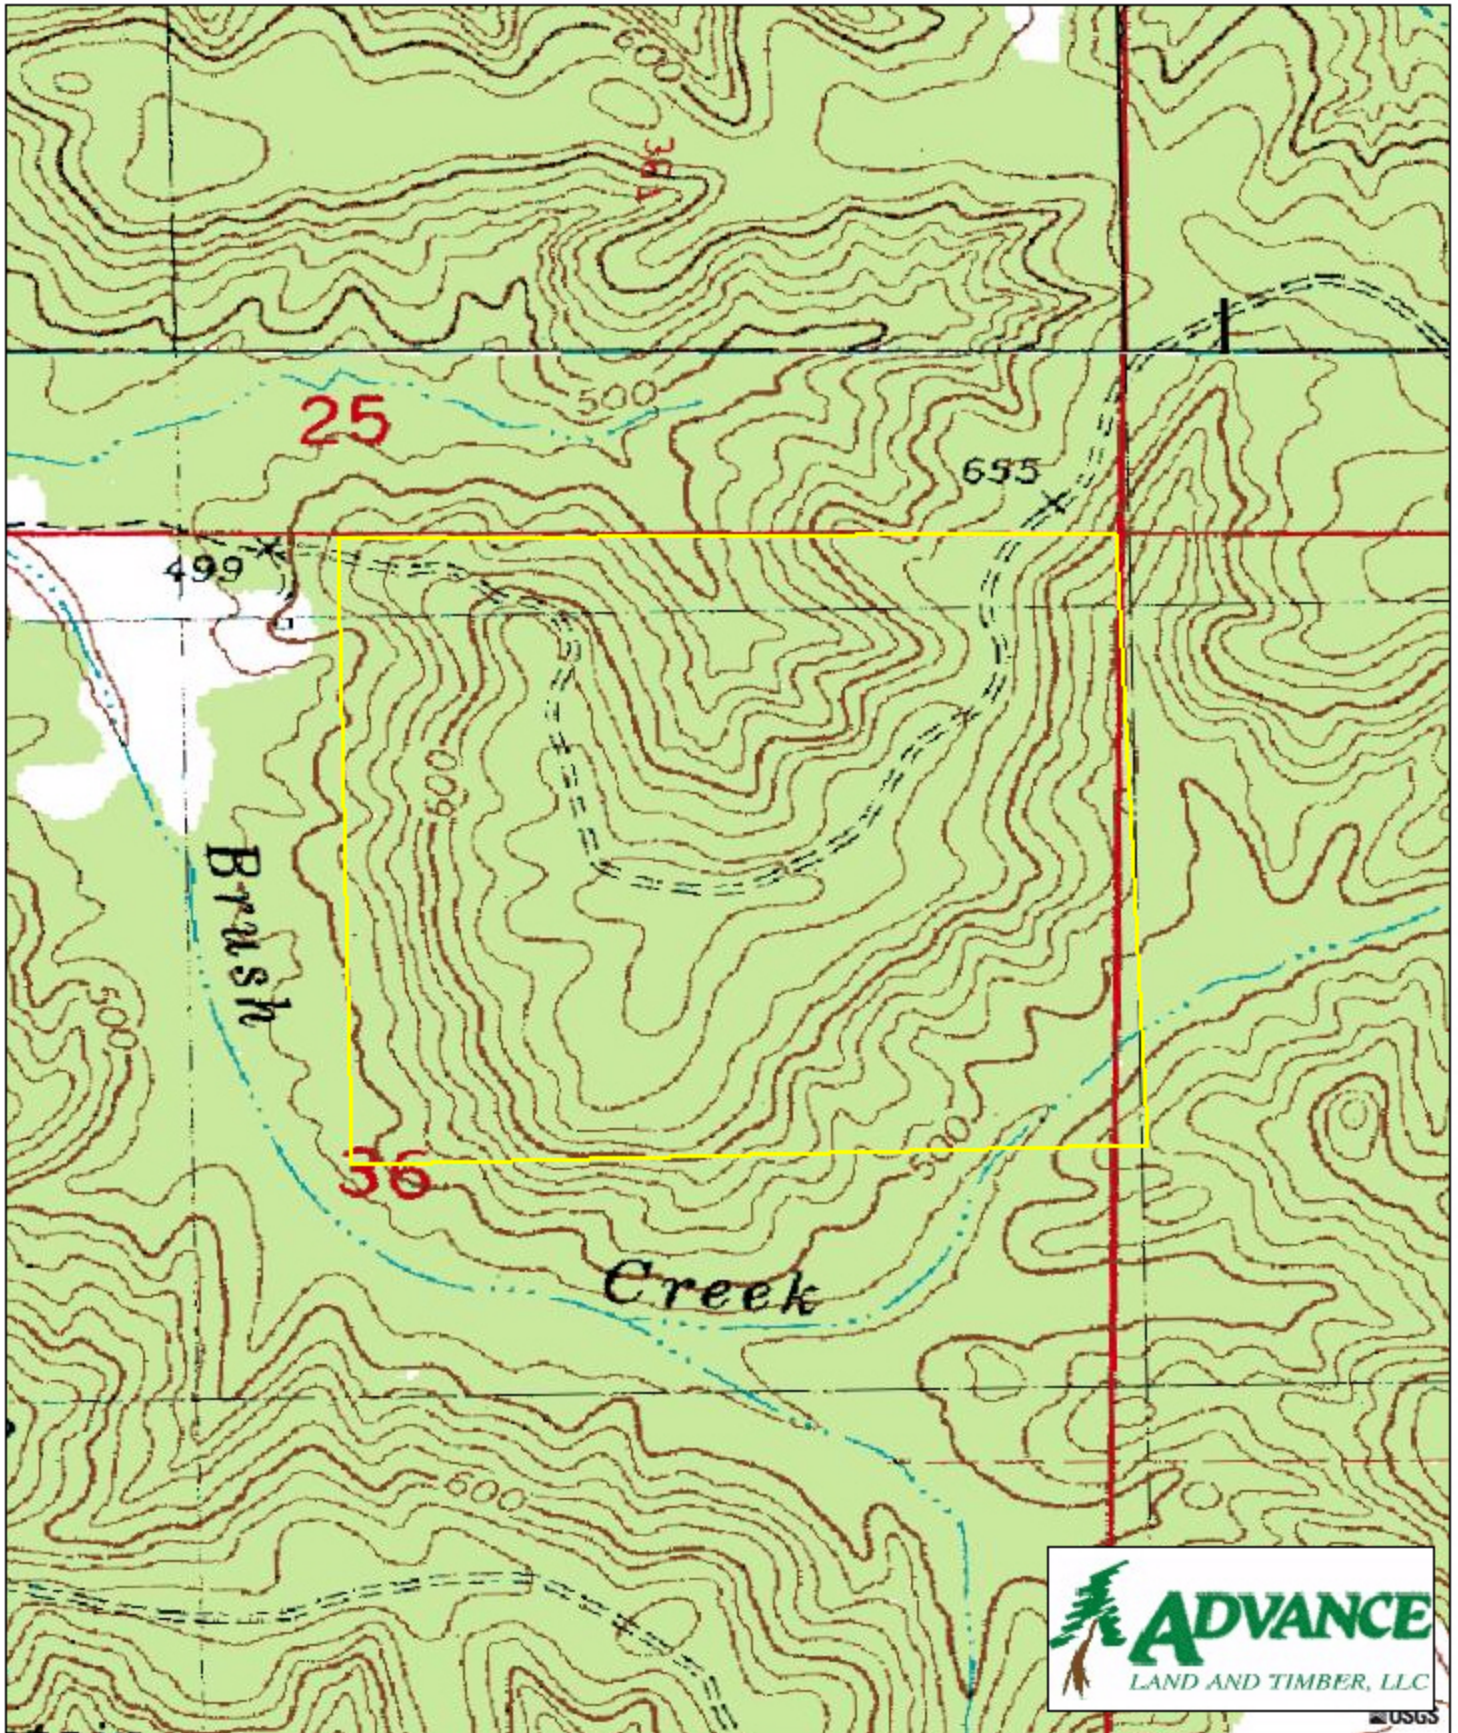

Northeast Crum Mtn. Tract #007666
Alcorn County, MS

1 inch = 660 feet
161.41 +/- acres

The information provided on this map is believed to be accurate and is based on the best information available at this time, however, this information is in no way guaranteed.