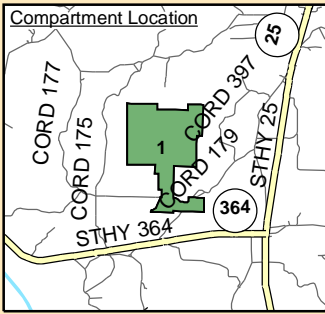

**Tract 007654**  
**Molag Timberprop, LLC**  
**Woodley Tract**  
**Compartment 1**  
**Tishomingo County, MS**  
**907.92 Acres**

**Stand Nomenclature**

Stand #  
 Description  
 Acres

Stand Origin - Land Type  
 Dominant Species  
 Secondary Species  
 Year of Origin

**Stand Origin Codes**  
 P=Planted  
 N=Natural

**Land Type Codes**  
 B=Bottomland  
 L=Lowland  
 U=Upland  
 O=Old Field  
 S=Slope