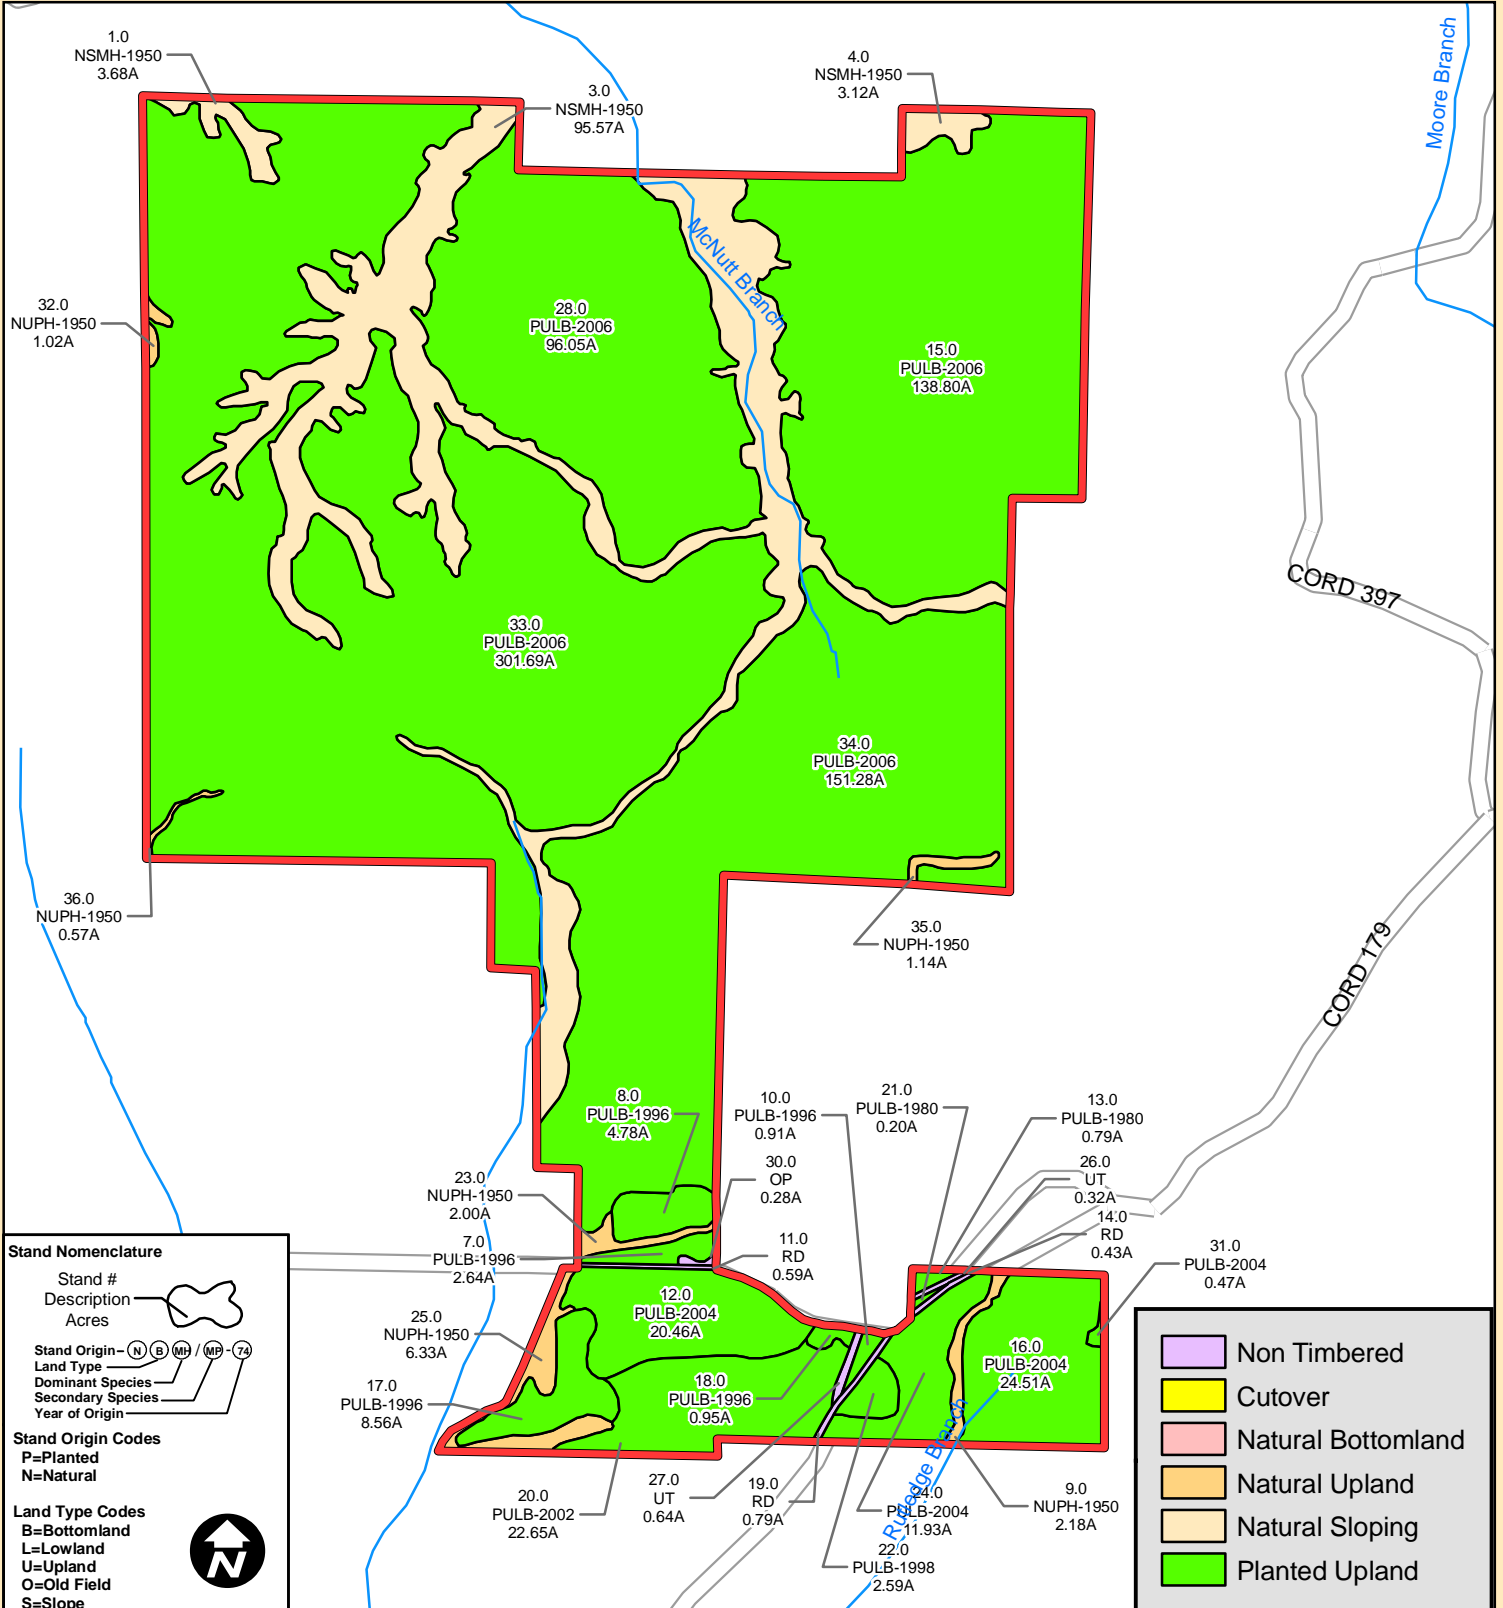

**Tract 007654**  
**Molag Timberprop, LLC**  
**Woodley Tract**  
**Compartment 1**  
**Tishomingo County, MS**  
**907.92 Acres**

**Stand Nomenclature**

Stand #  
 Description  
 Acres

Stand Origin - Land Type  
 Dominant Species  
 Secondary Species  
 Year of Origin

**Stand Origin Codes**  
 P=Planted  
 N=Natural

**Land Type Codes**  
 B=Bottomland  
 L=Lowland  
 U=Upland  
 O=Old Field  
 S=Slope