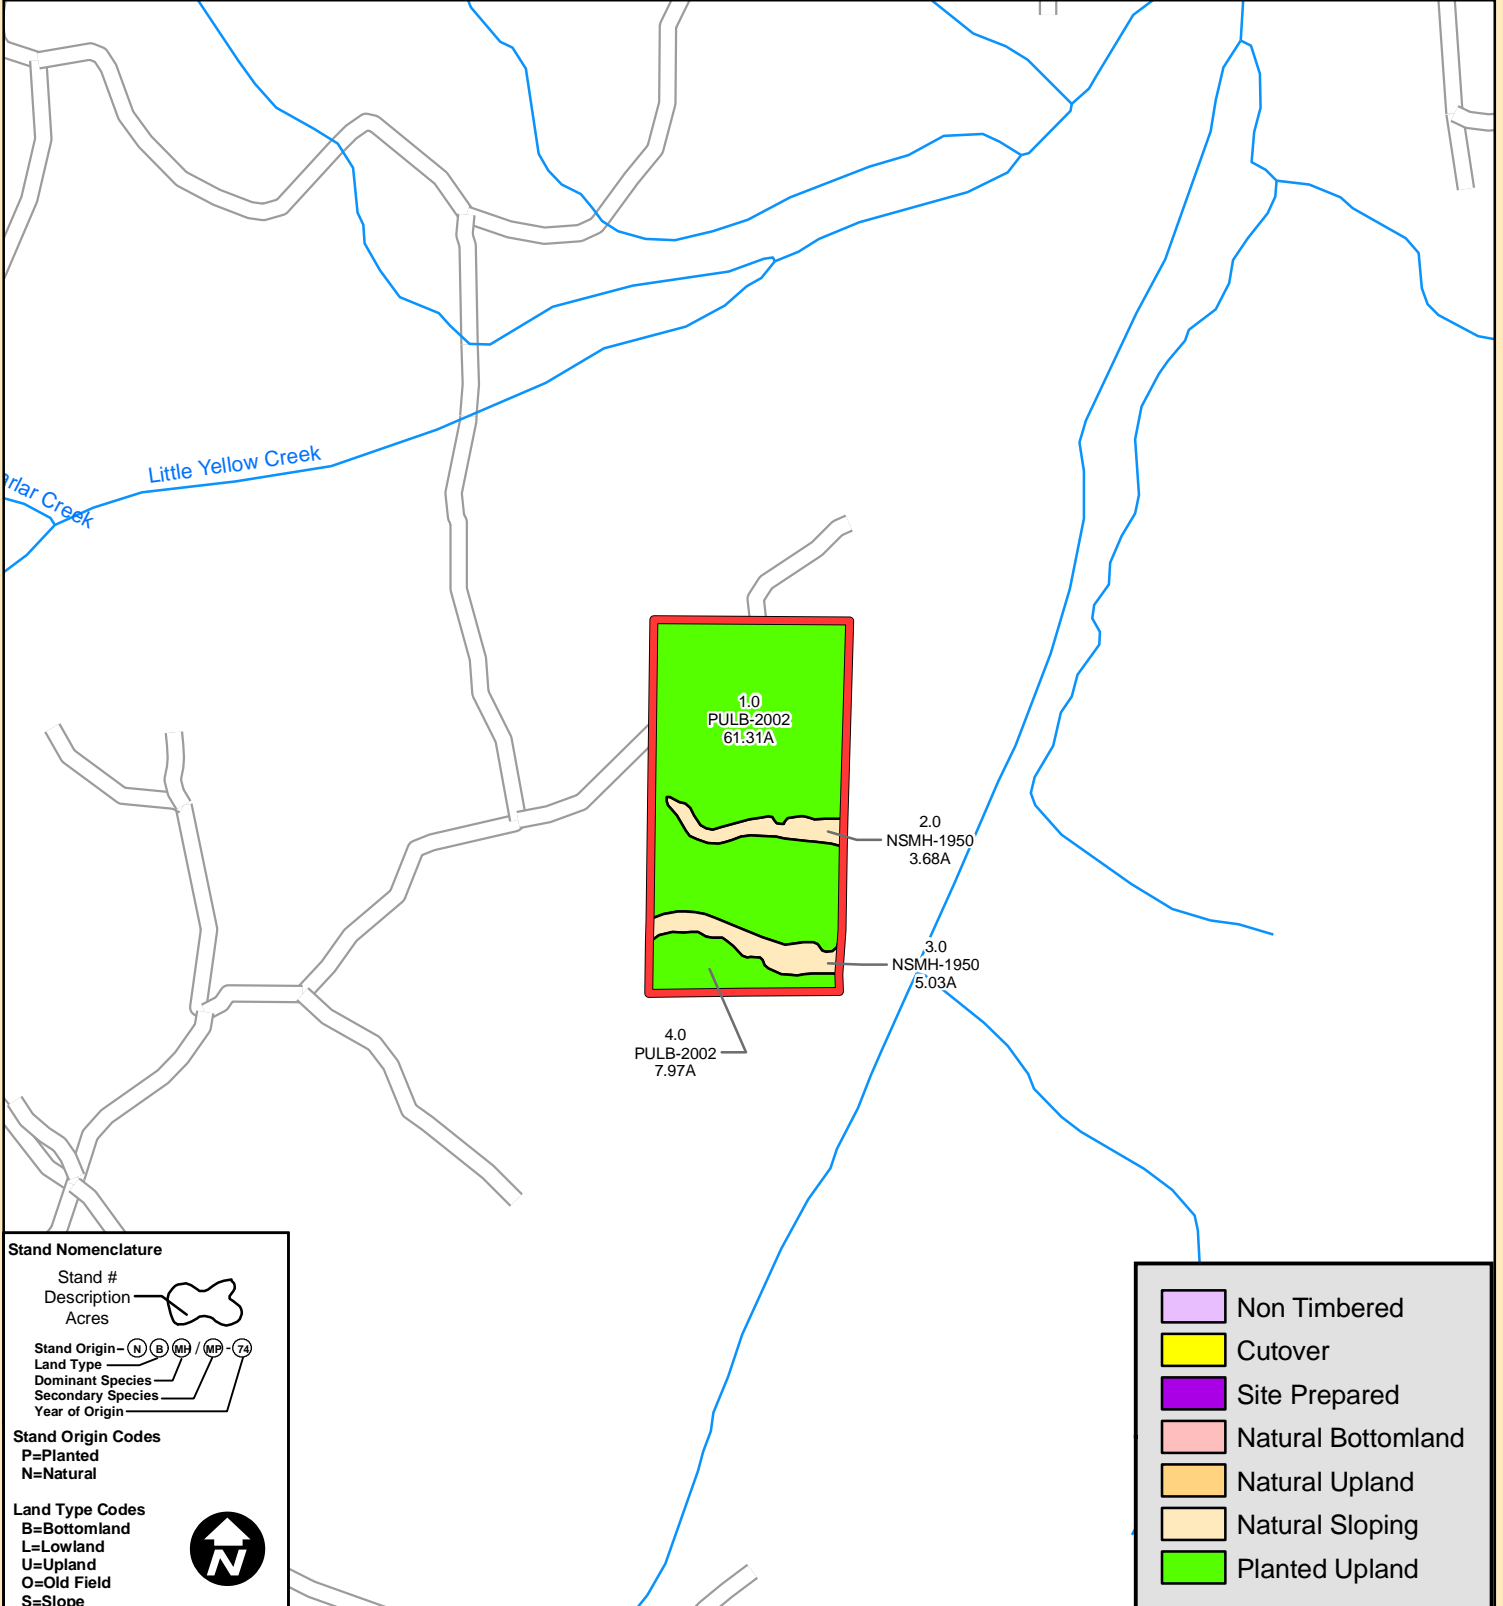

Tract 007610
Pickwick Forest, LLC
Little Brown Church Tract
Compartment 1
Alcorn County, MS
77.99 Acres

Stand Nomenclature

Stand # _____
 Description _____
 Acres _____

Stand Origin - (N) (B) (MH) (MP) (7A)

Land Type _____
 Dominant Species _____
 Secondary Species _____
 Year of Origin _____

Stand Origin Codes
 P=Planted
 N=Natural

Land Type Codes
 B=Bottomland
 L=Lowland
 U=Upland
 O=Old Field
 S=Slope

-  Non Timbered
-  Cutover
-  Site Prepared
-  Natural Bottomland
-  Natural Upland
-  Natural Sloping
-  Planted Upland