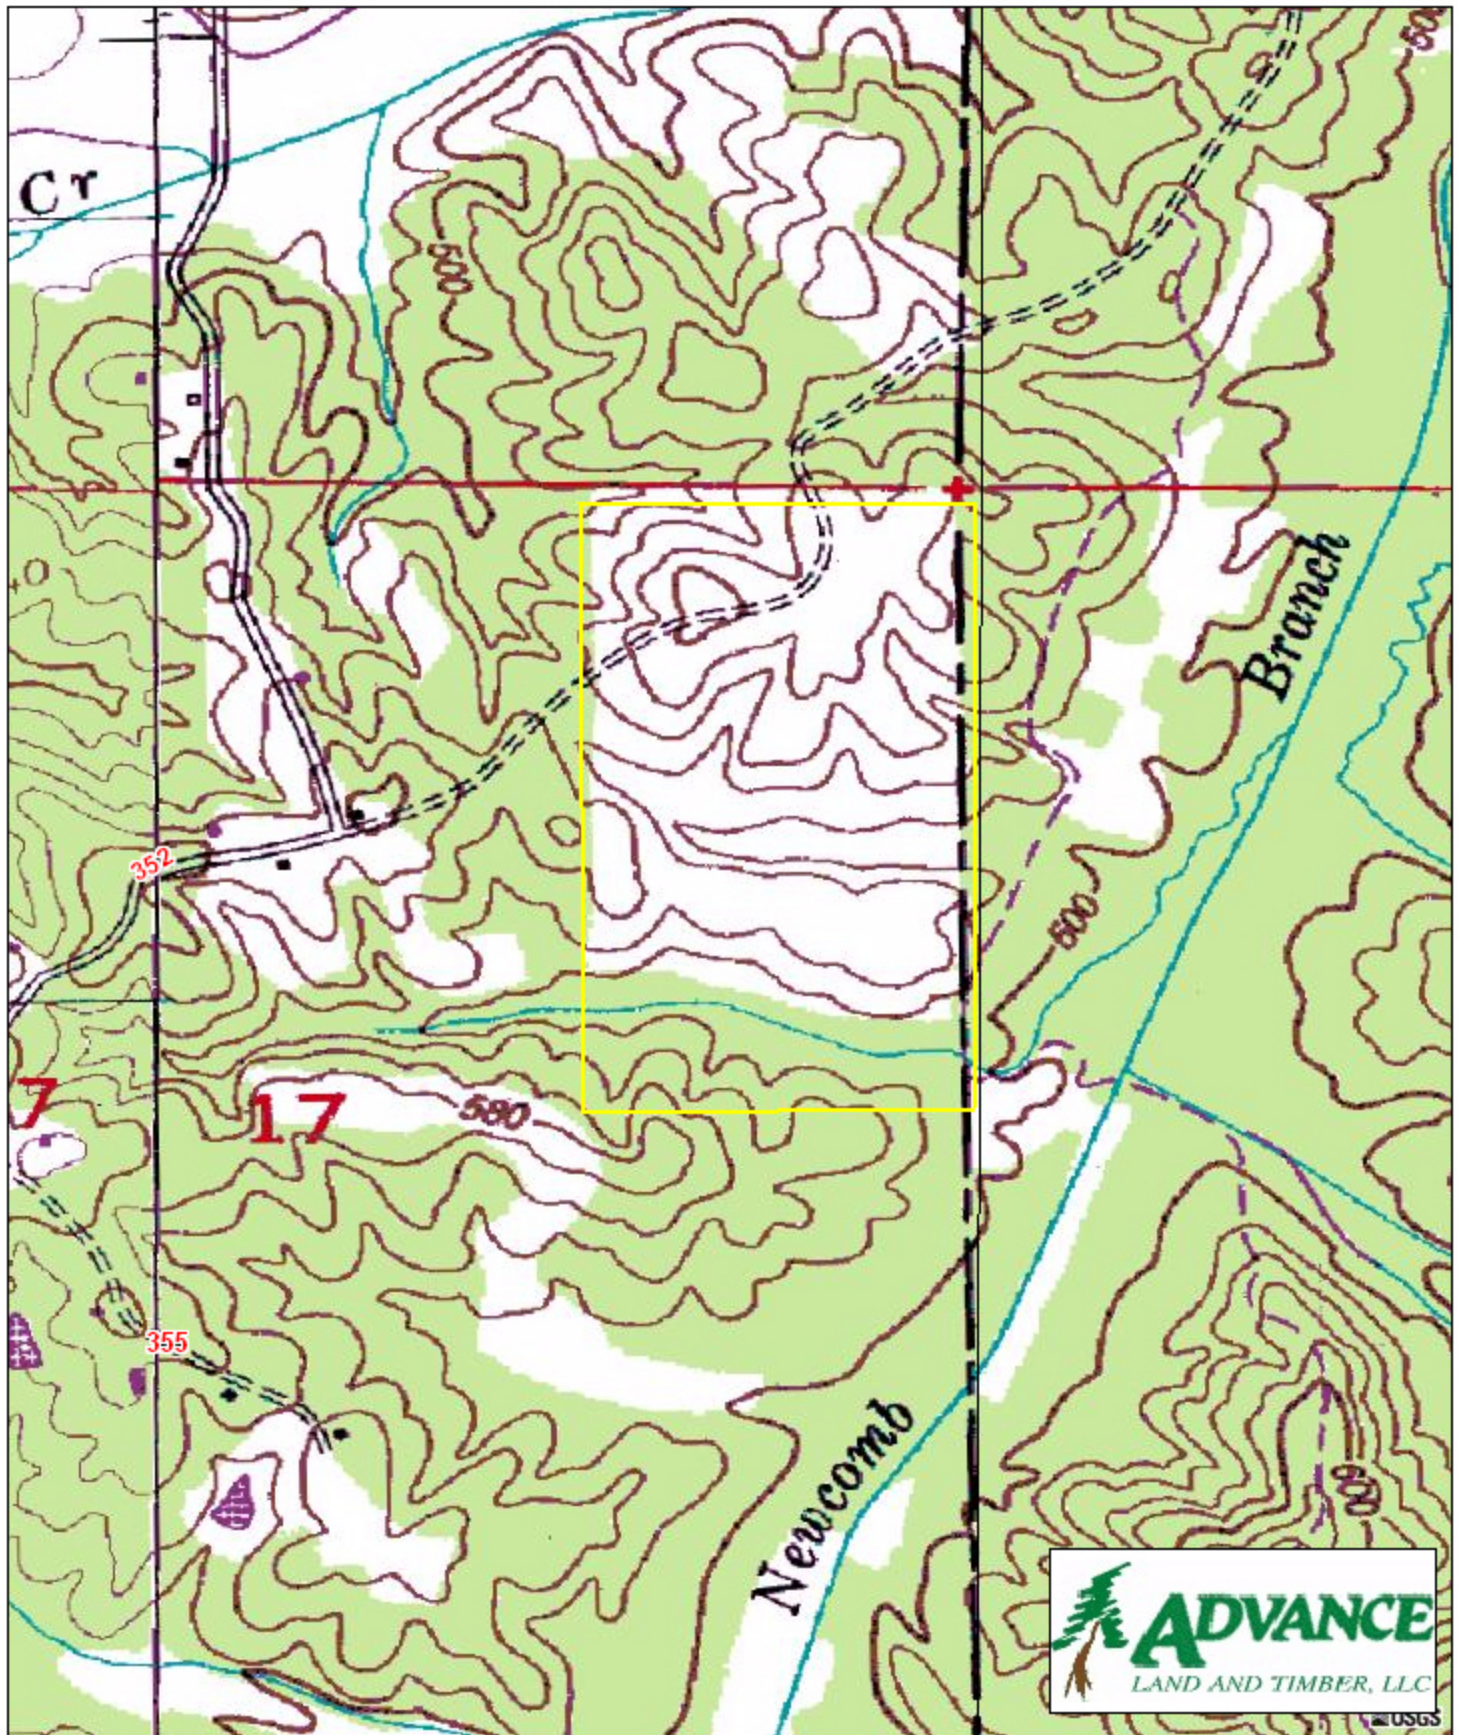

Little Brown Church Tract #007610

Alcorn County, Mississippi

1 inch = 660 feet
77.99 +/- acres

The information provided on this map is believed to be accurate and is based on the best information available at this time, however, this information is in no way guaranteed.