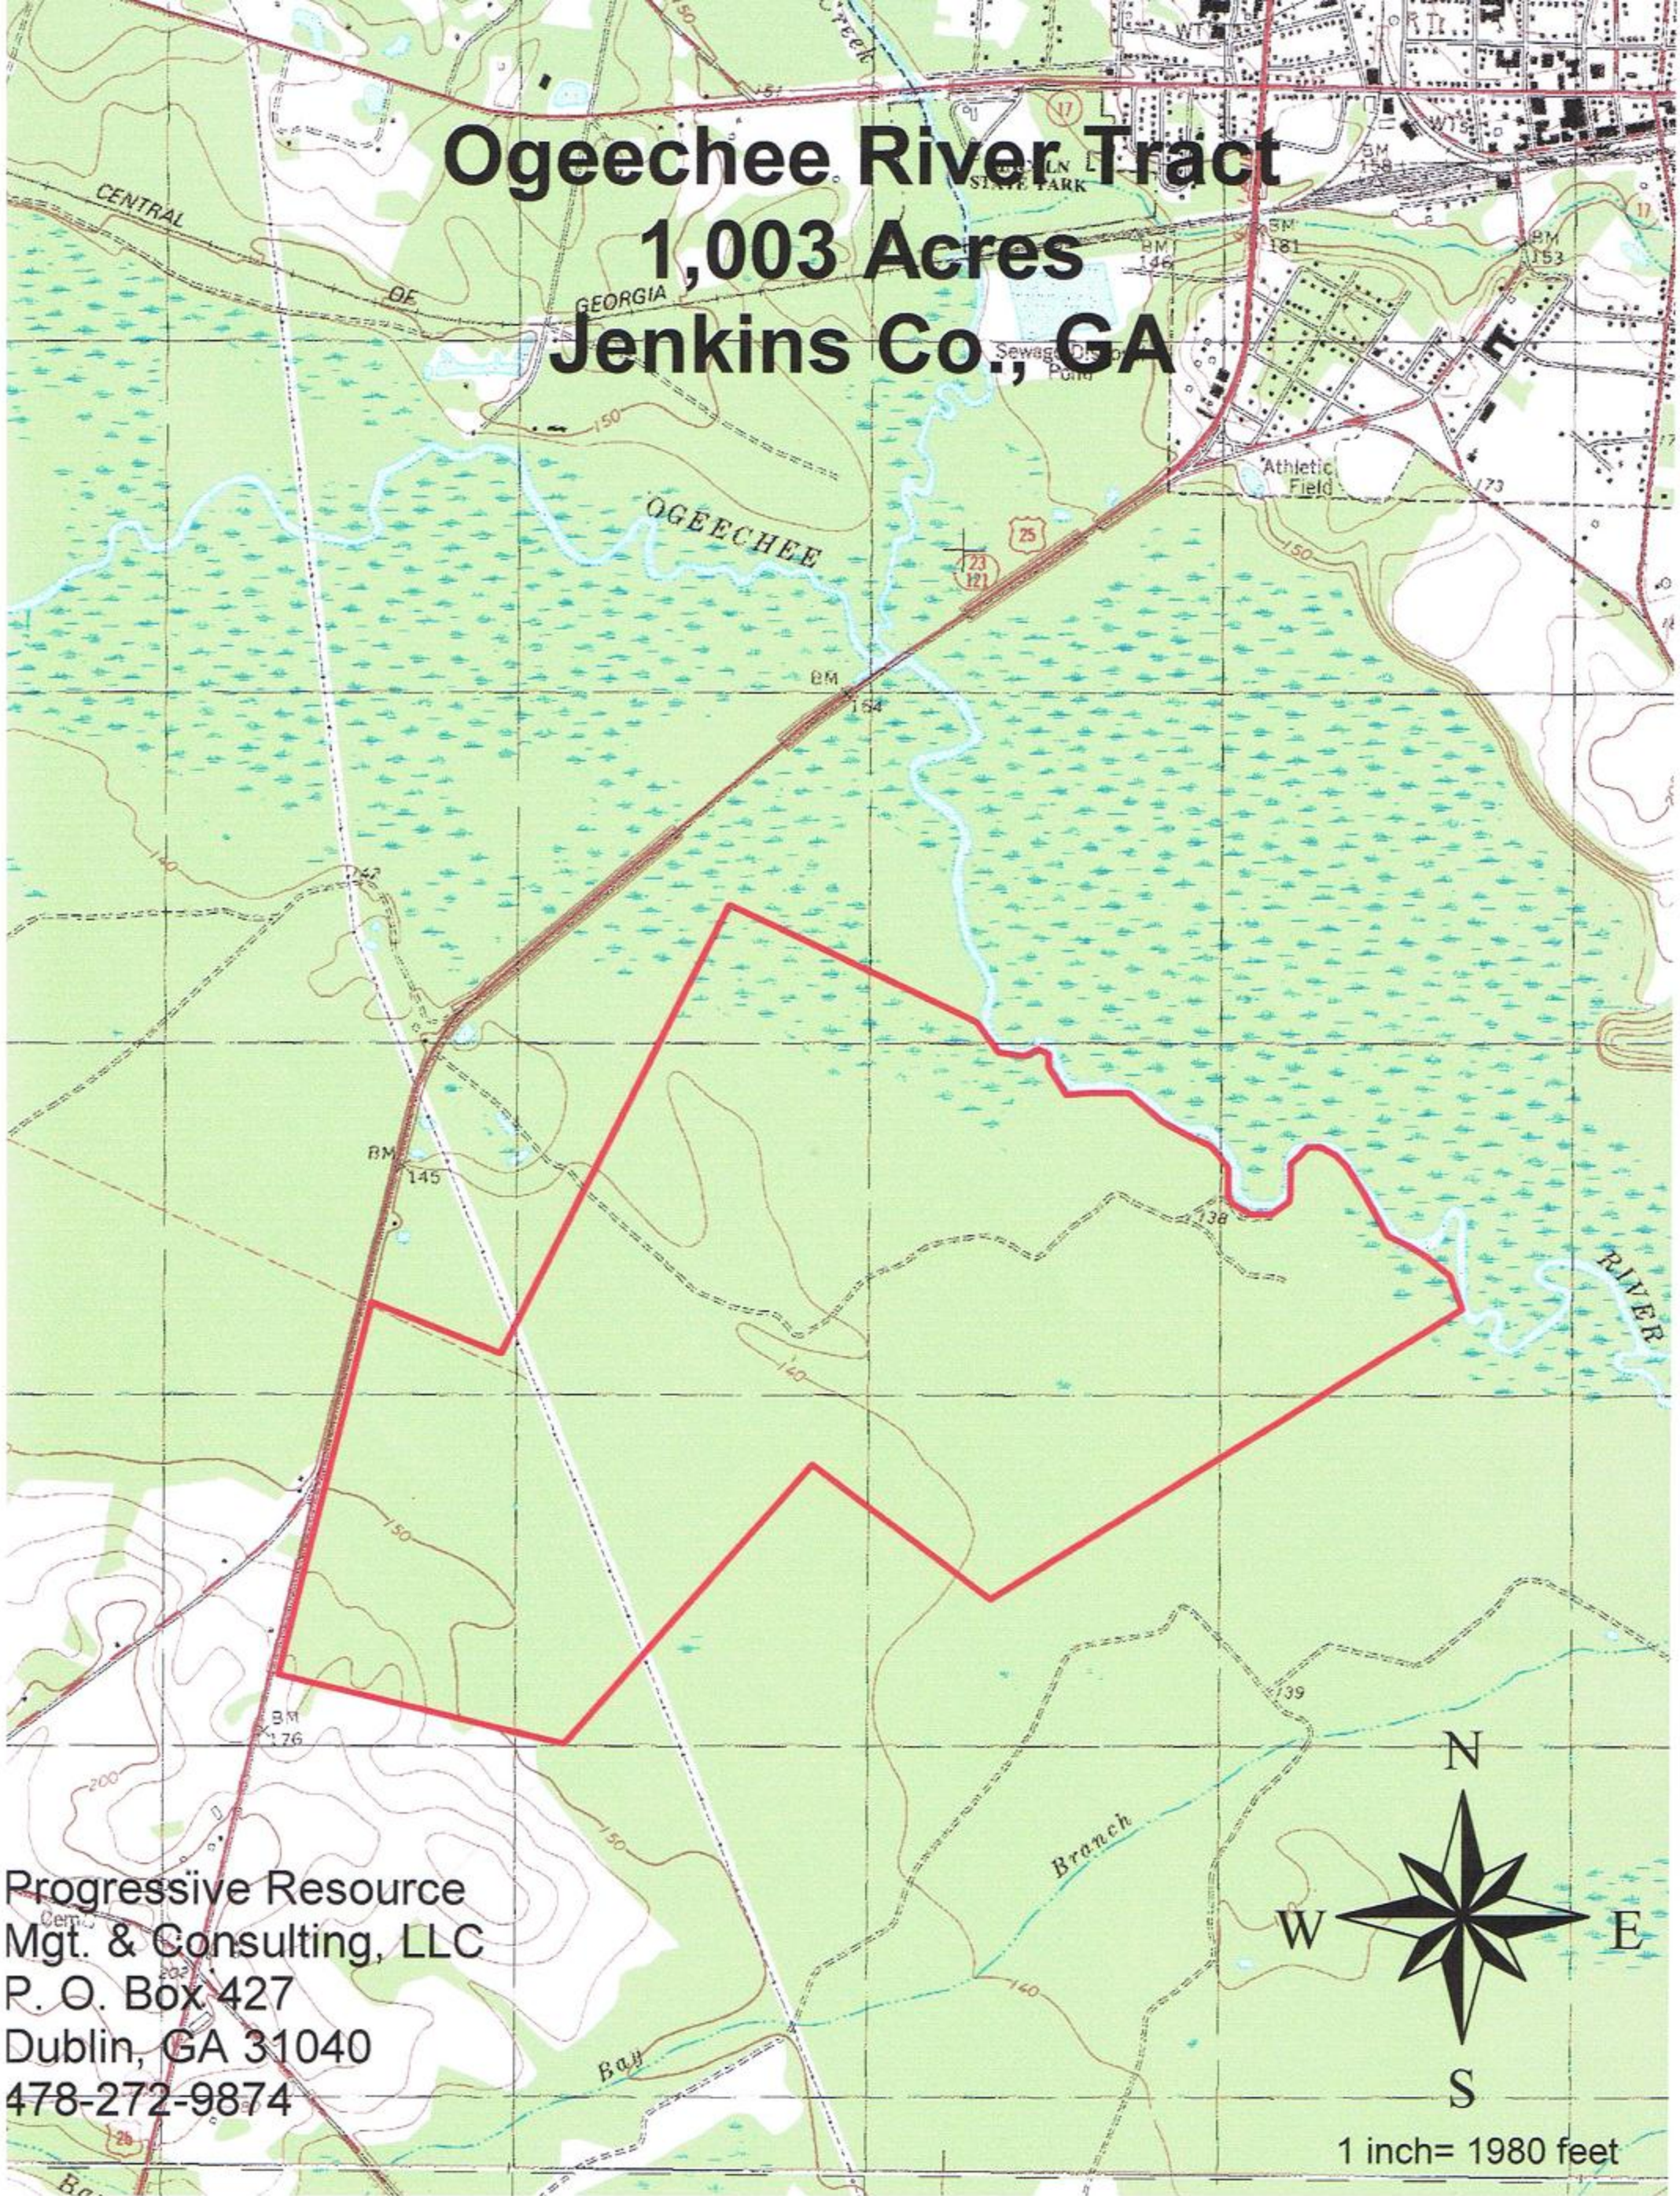

Ogeechee River Tract

1,003 Acres

Jenkins Co., GA

Progressive Resource
Mgt. & Consulting, LLC
P. O. Box 427
Dublin, GA 31040
478-272-9874