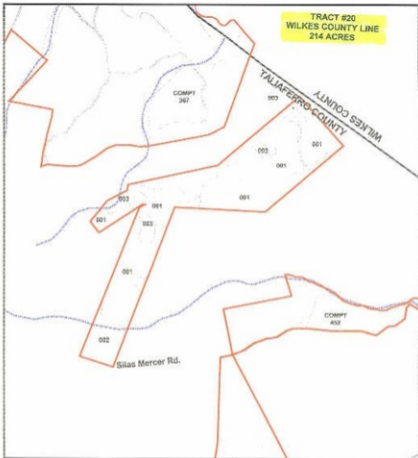

TRACT #20
WILKES COUNTY LINE
214 ACRES

TRUE NORTH

1320 0 1320 Feet

1 INCH = 20 CHAINS

Stand no.	Acres	Type	Species	Year est.
001	152	Plantation	Loblolly	2010
002	20	Natural Pin	Loblolly	0
003	38	Natural Swd	Mixed lwd	0
901	4	Non-forest		0

PIEDMONT INVESTORS

SOUTHEAST REGION
COMPARTMENT 7353453
214 ACRES
TALIAFERRO COUNTY GEORGIA